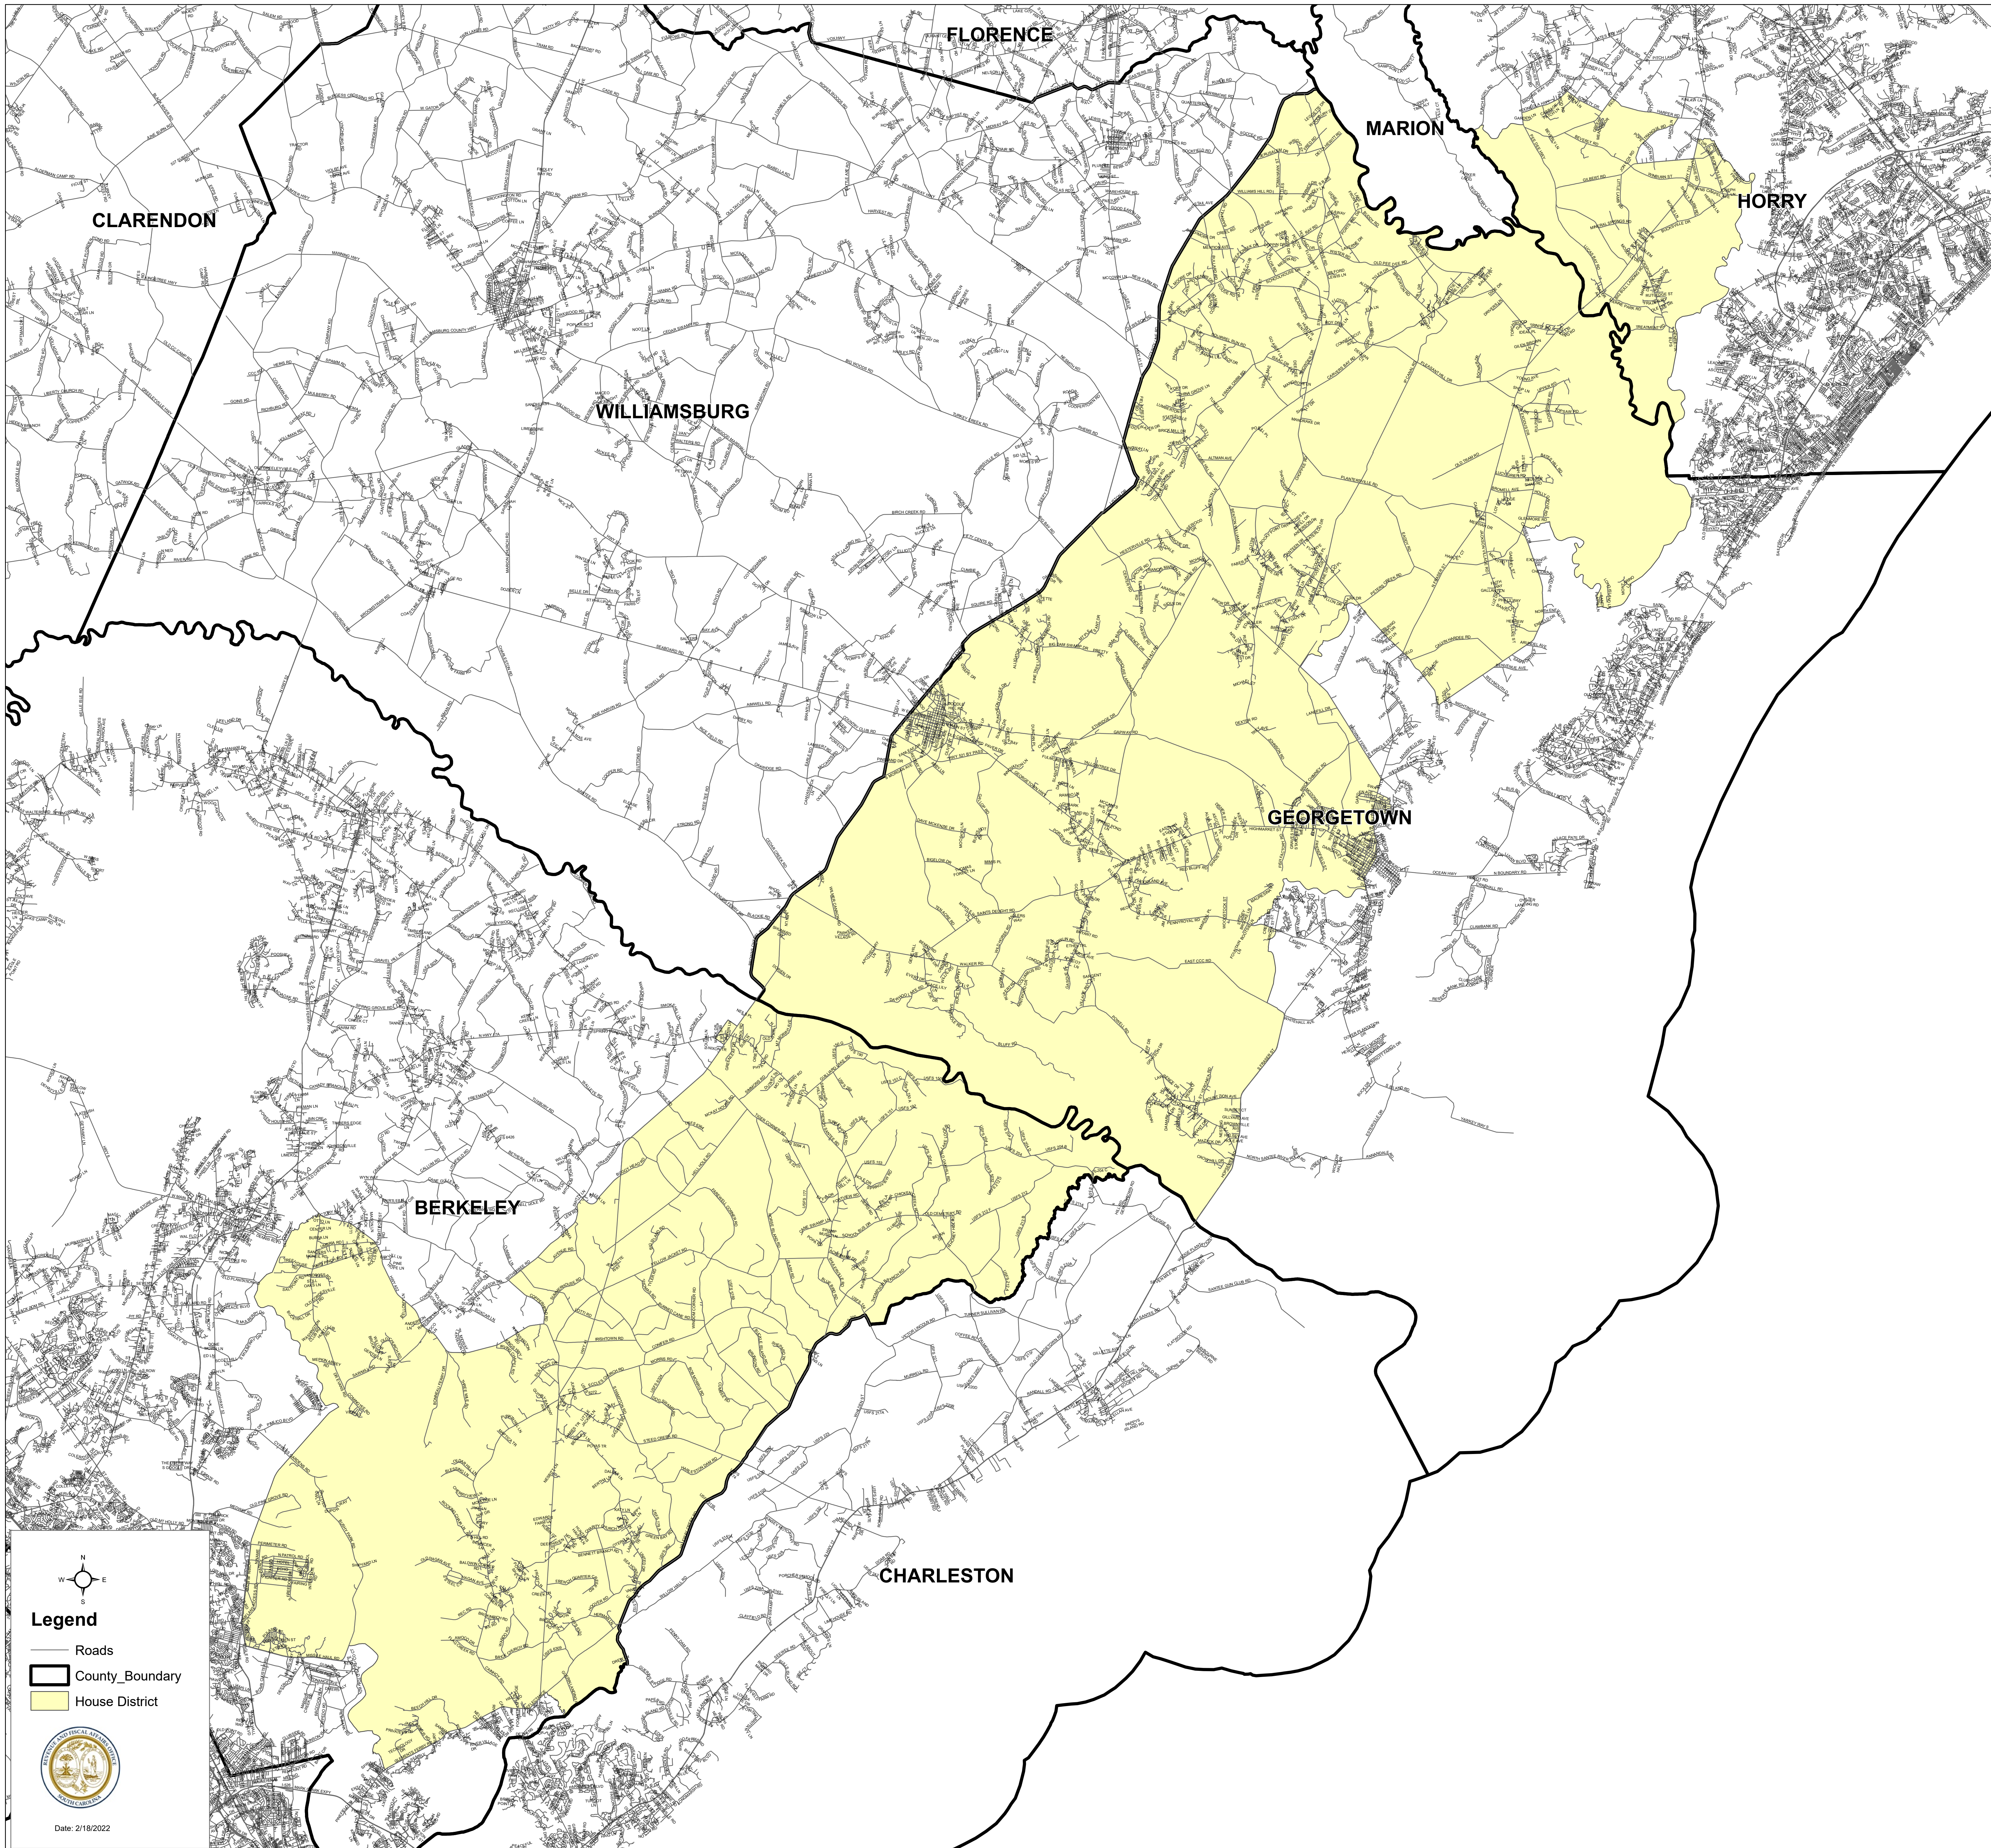

South Carolina House District 103

H.4493

Legend
— Roads
— County_Boundary
— House District

Date: 2/18/2022