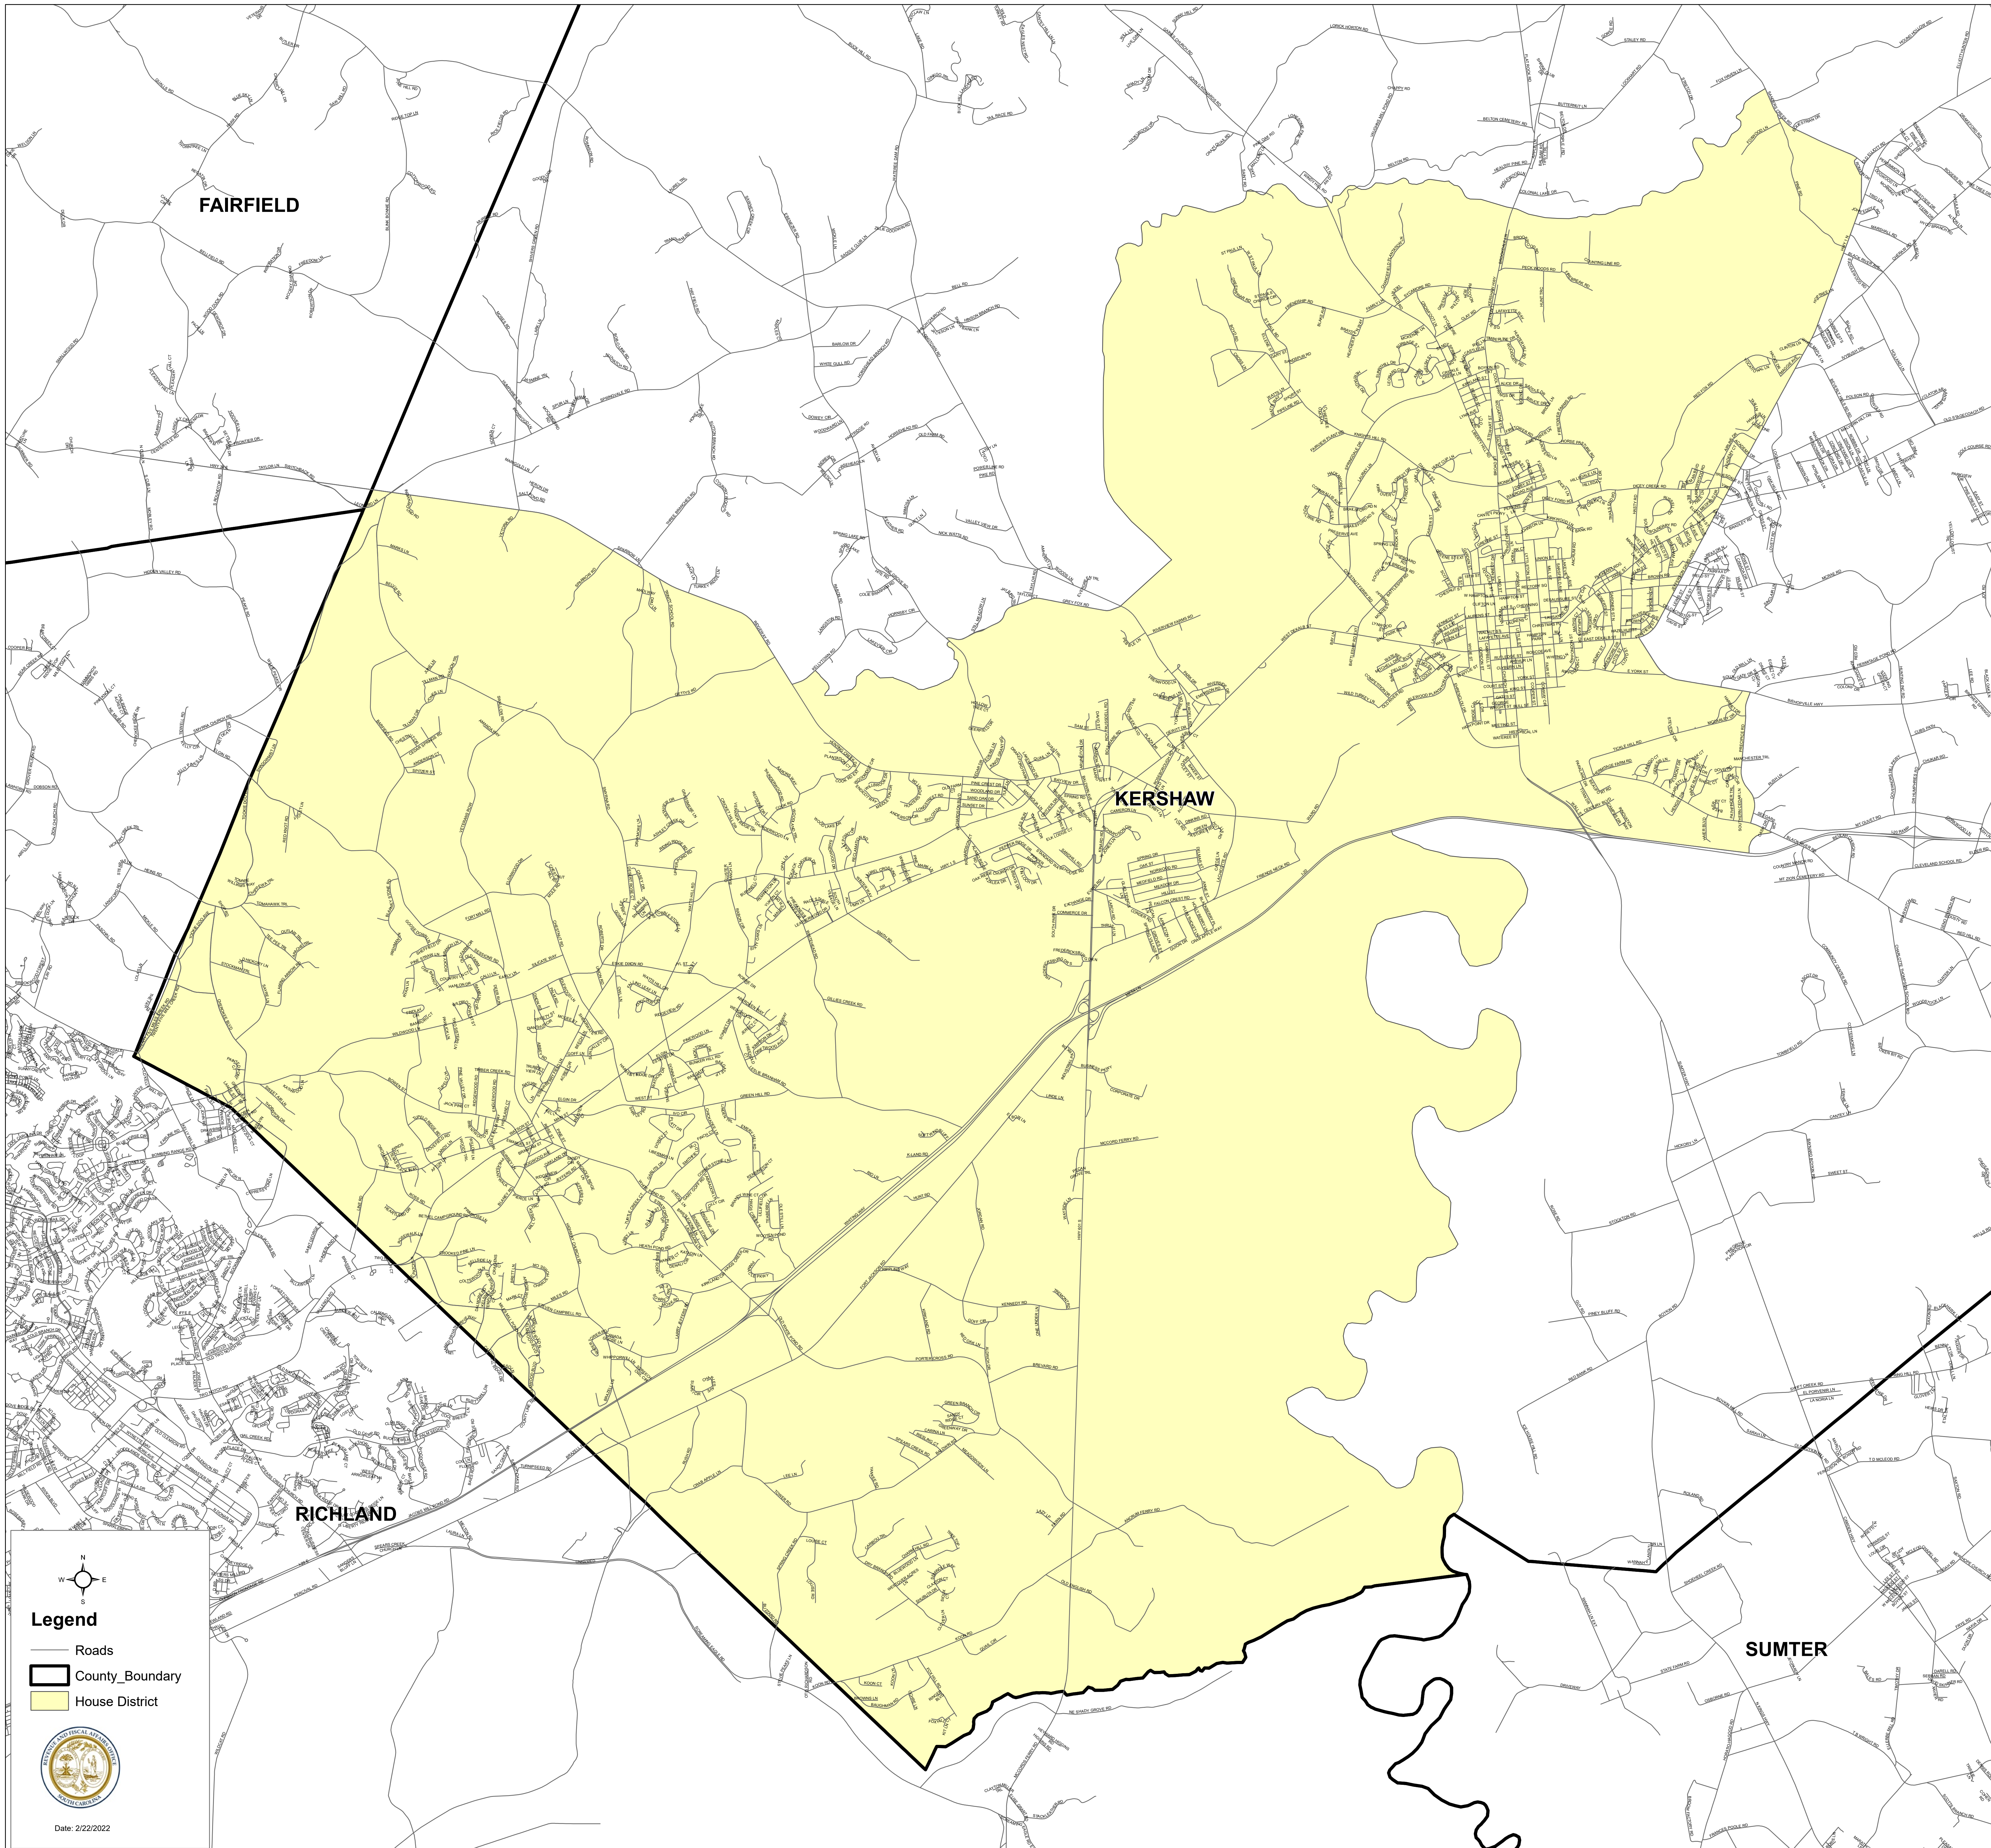

# South Carolina House District 52

H.4493

**Legend**

- Roads
- County\_Boundary
- House District

Date: 2/22/2022