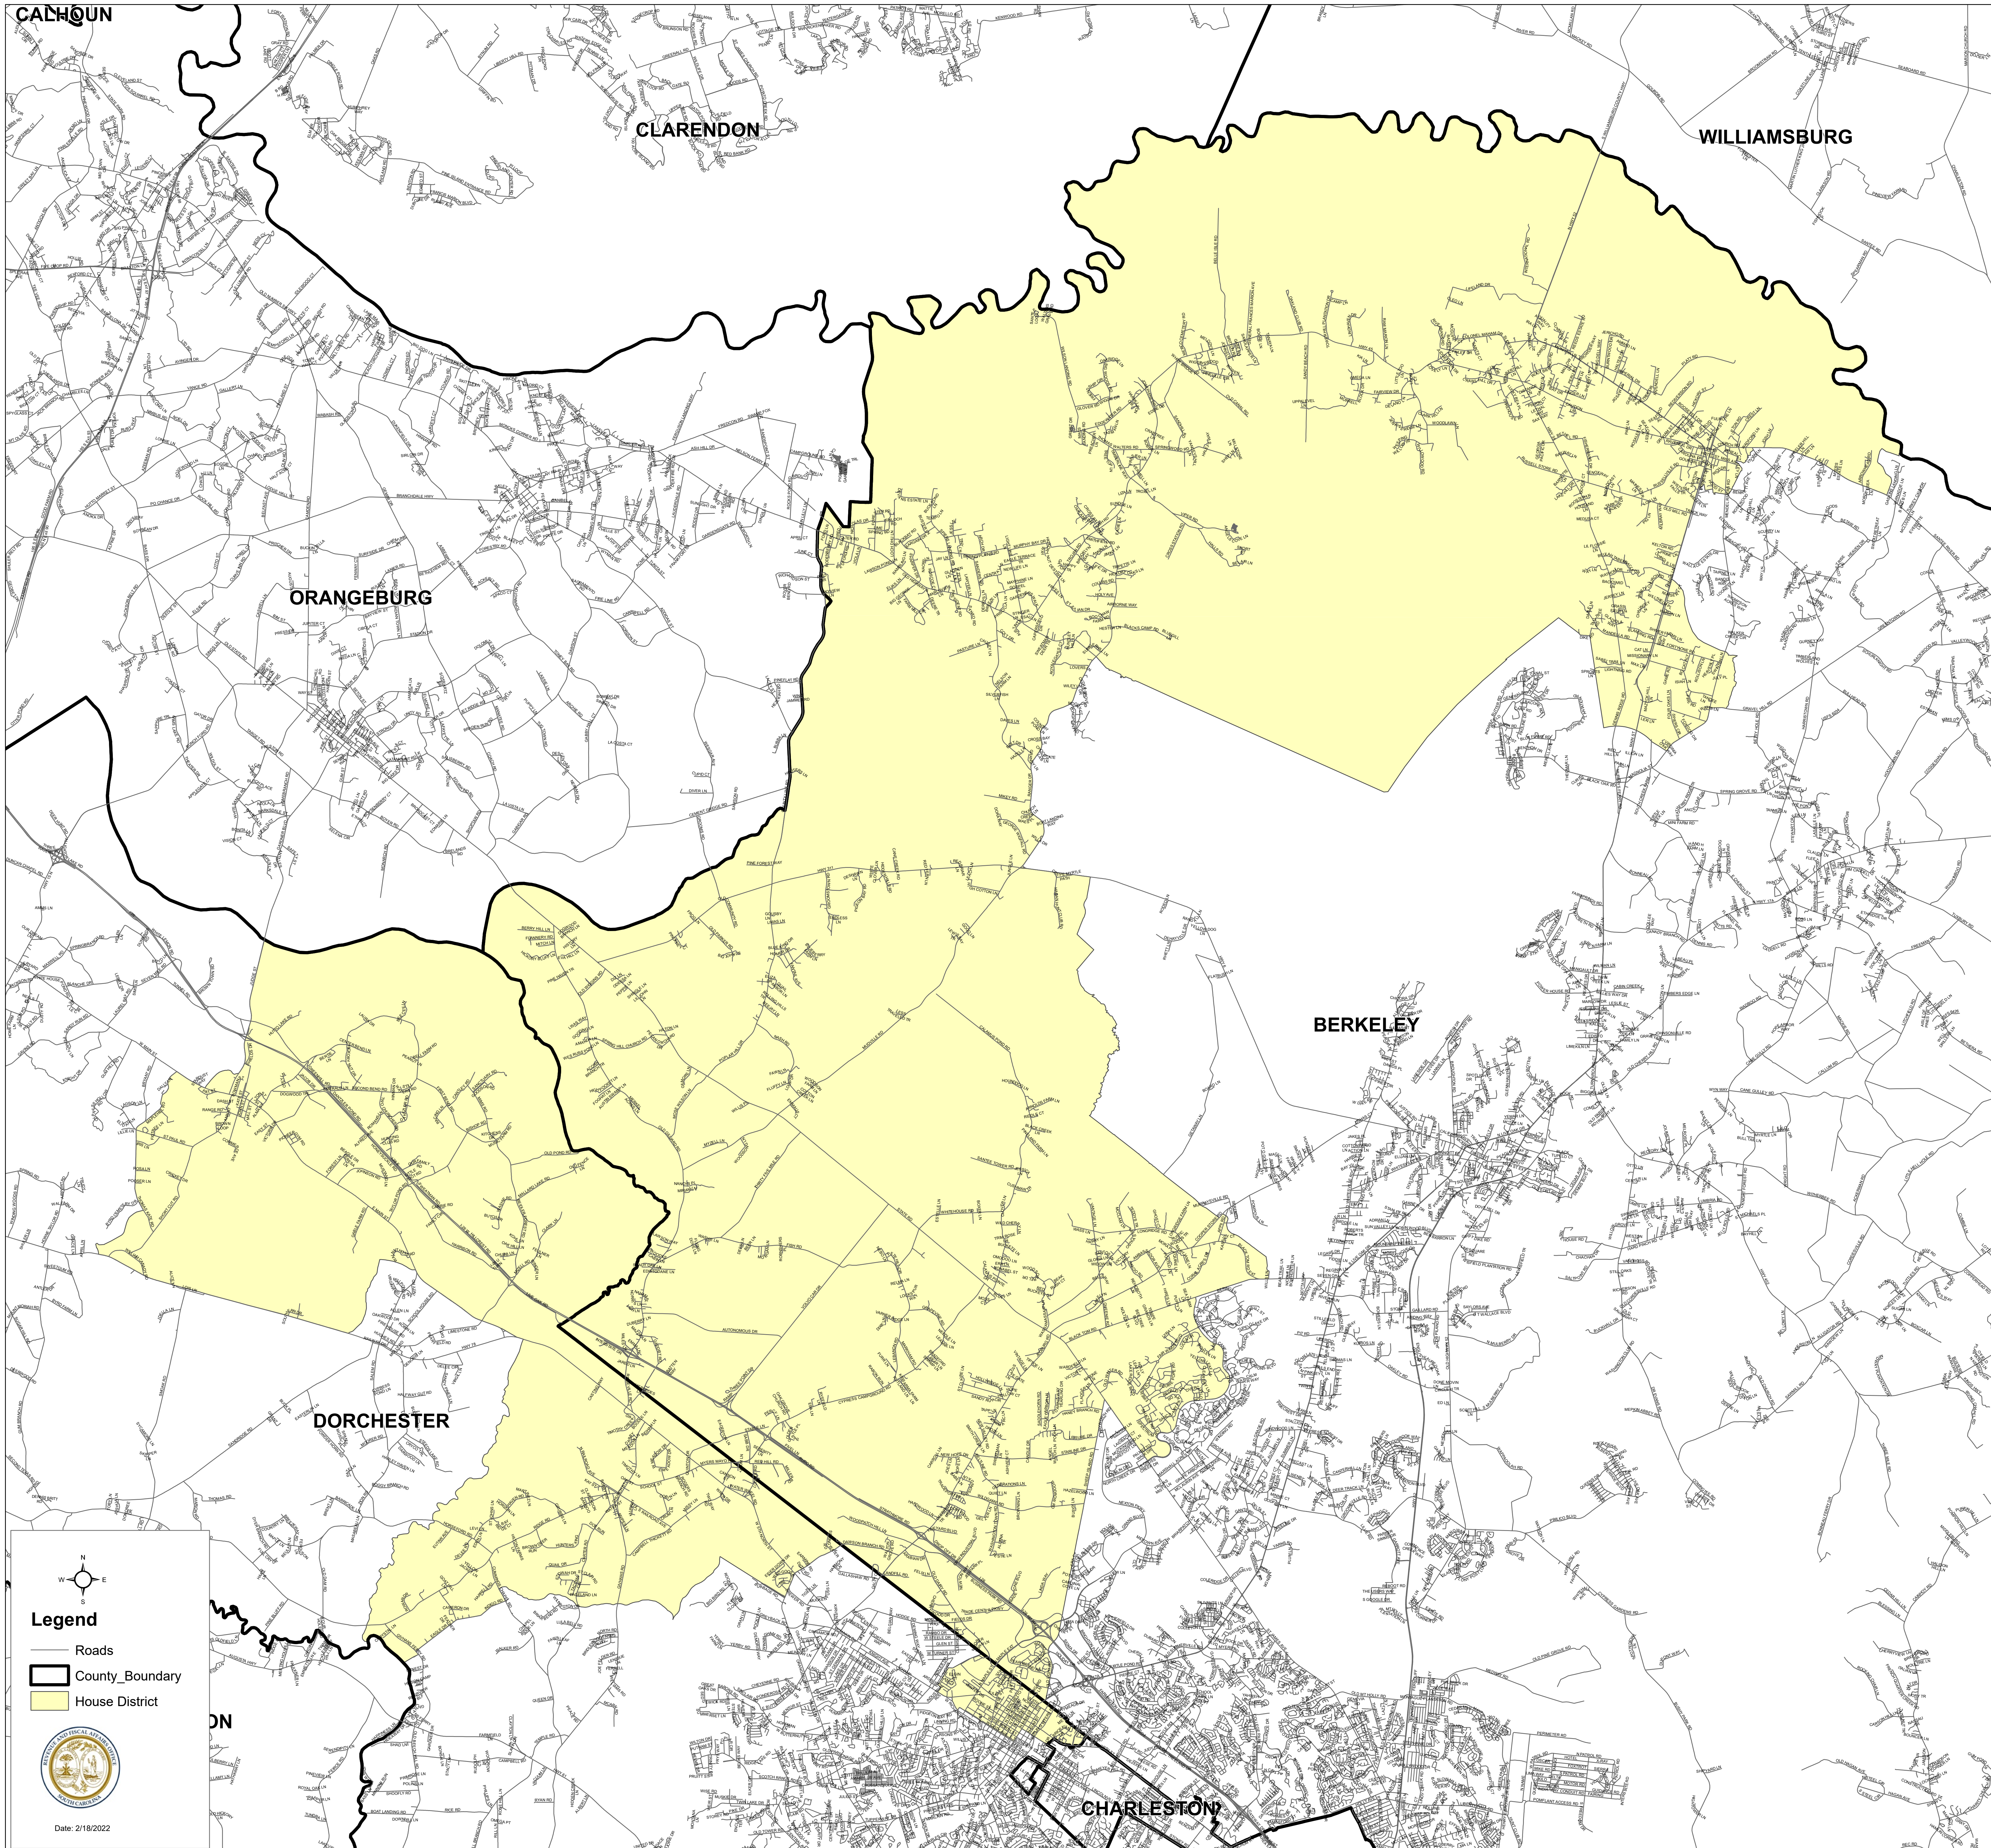

South Carolina House District 102

H.4493

Legend

- Roads
- County_Boundary
- House District

Date: 2/18/2022