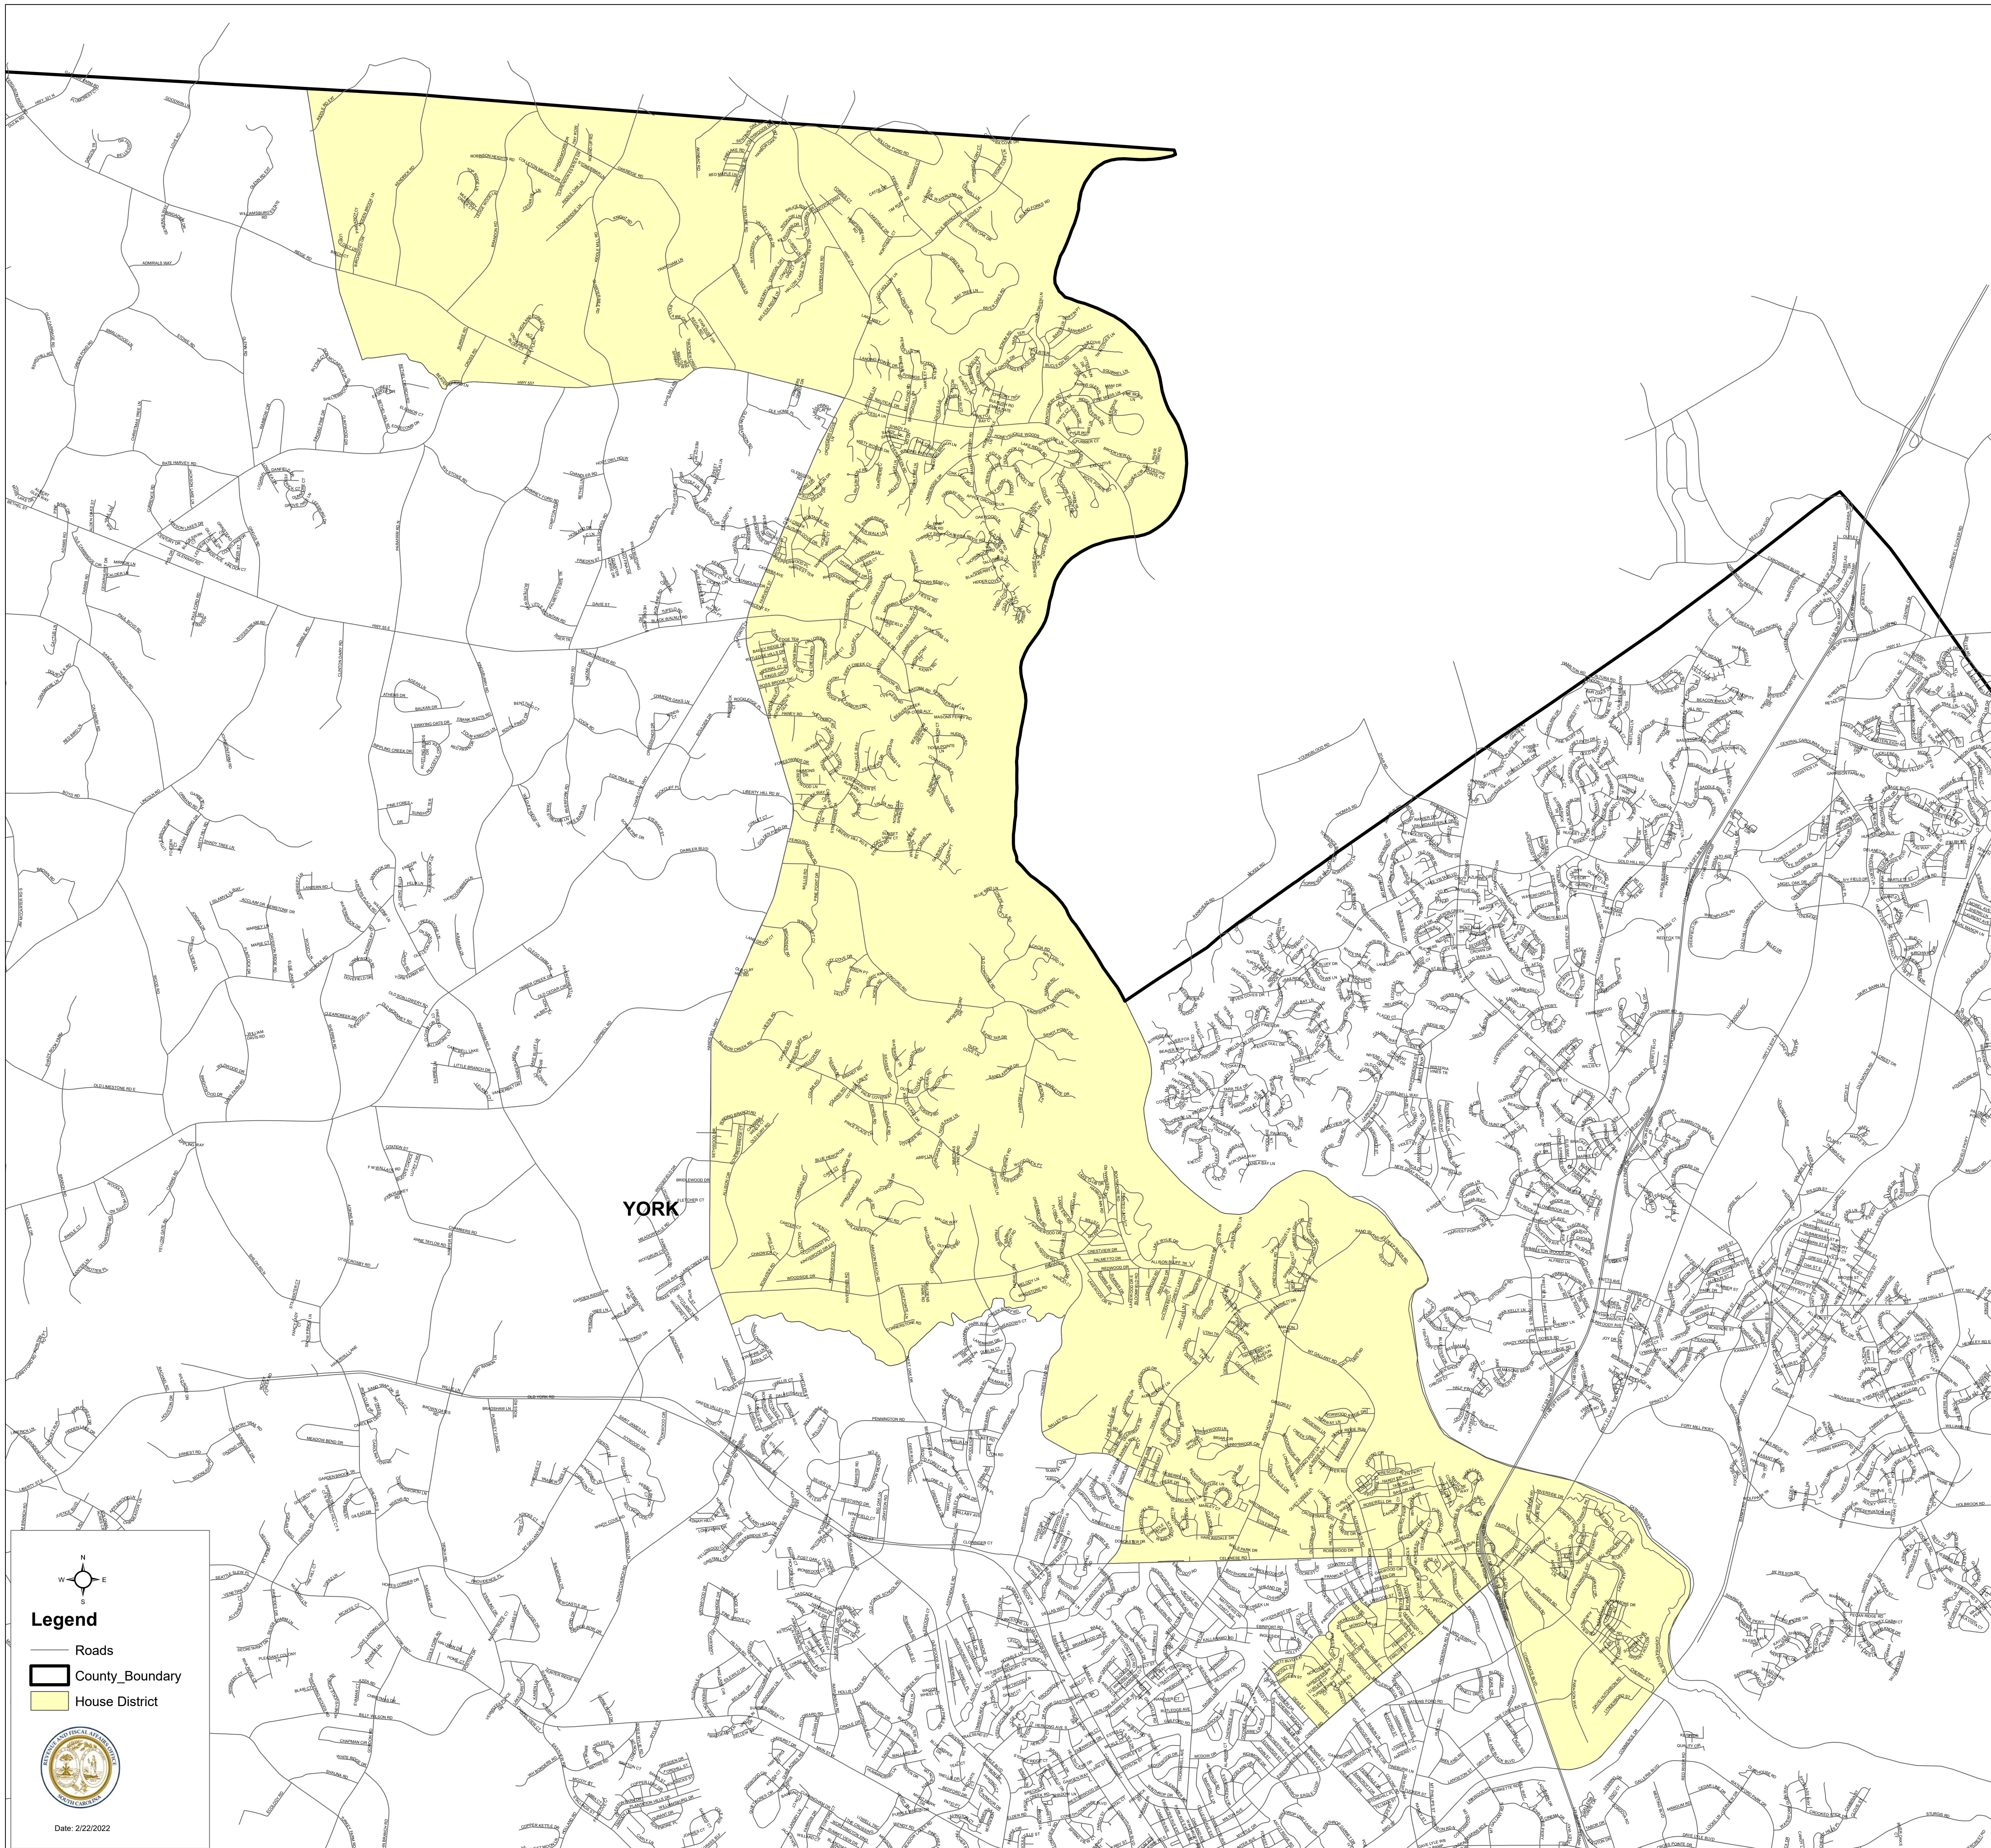

South Carolina House District 48

H.4493

Legend
— Roads
— County_Boundary
— House District

Date: 2/22/2022