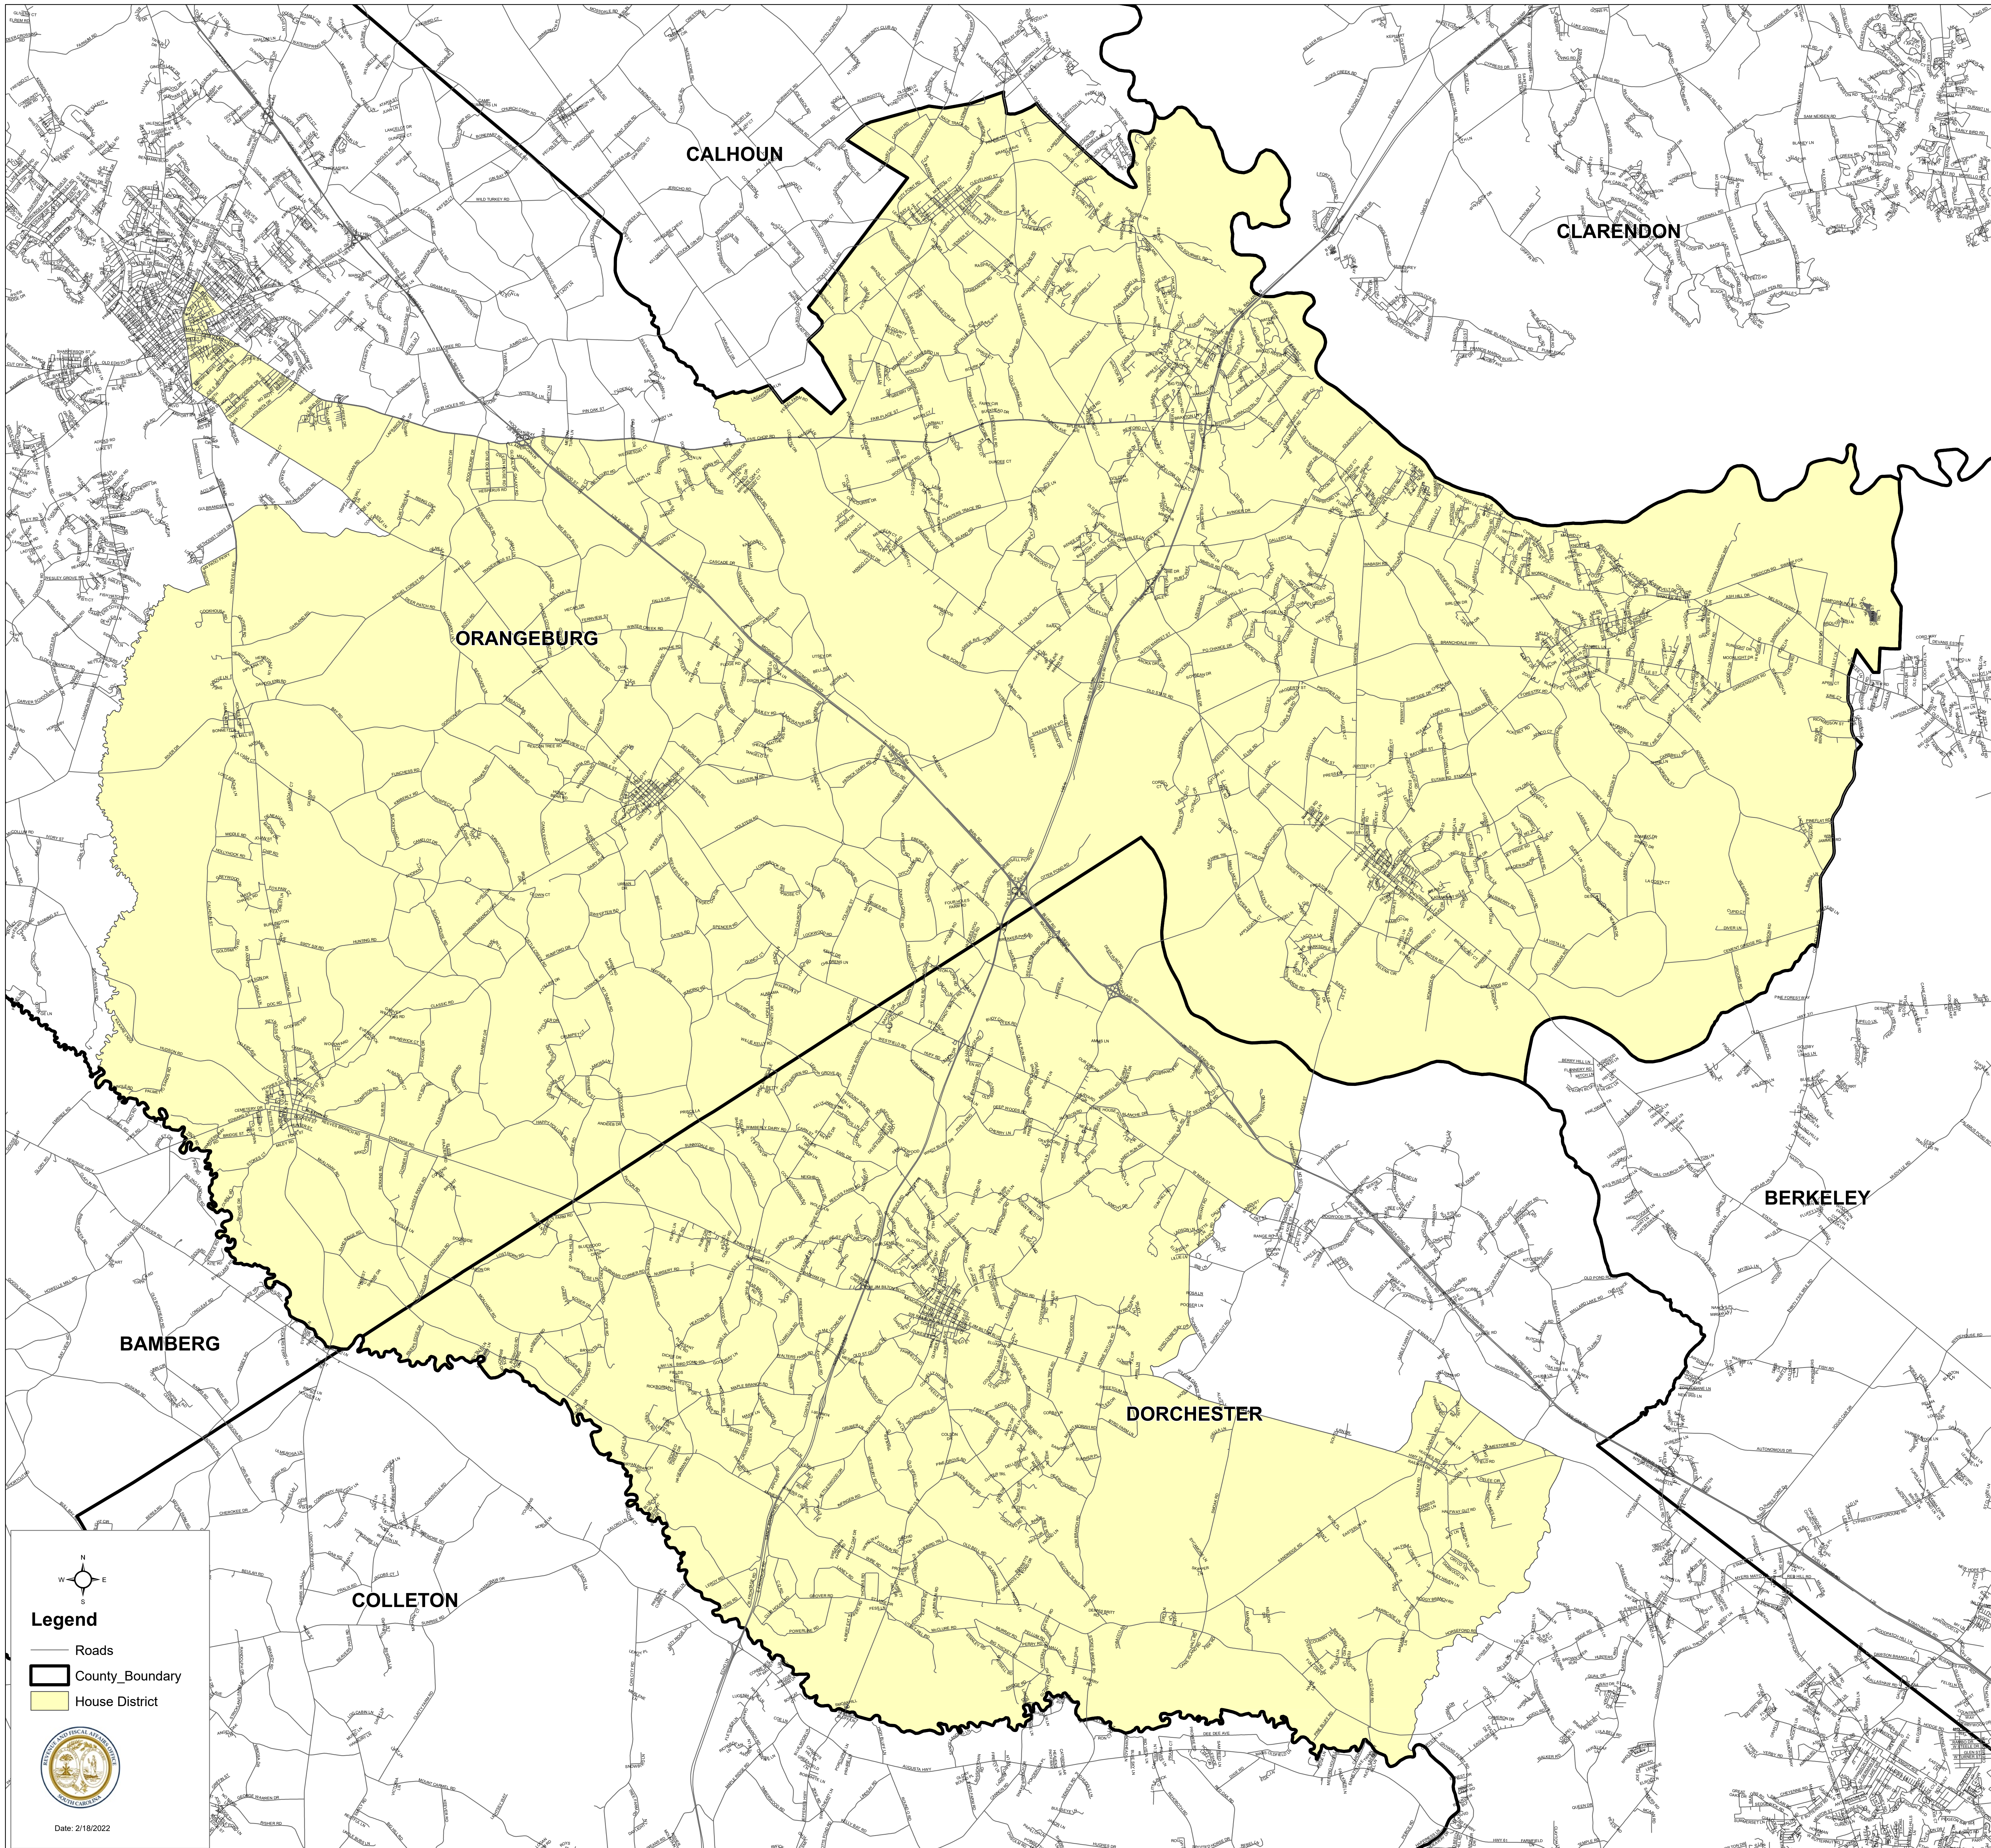

South Carolina House District 95

H.4493

Legend

- Roads
- County_Boundary
- House District

Date: 2/18/2022