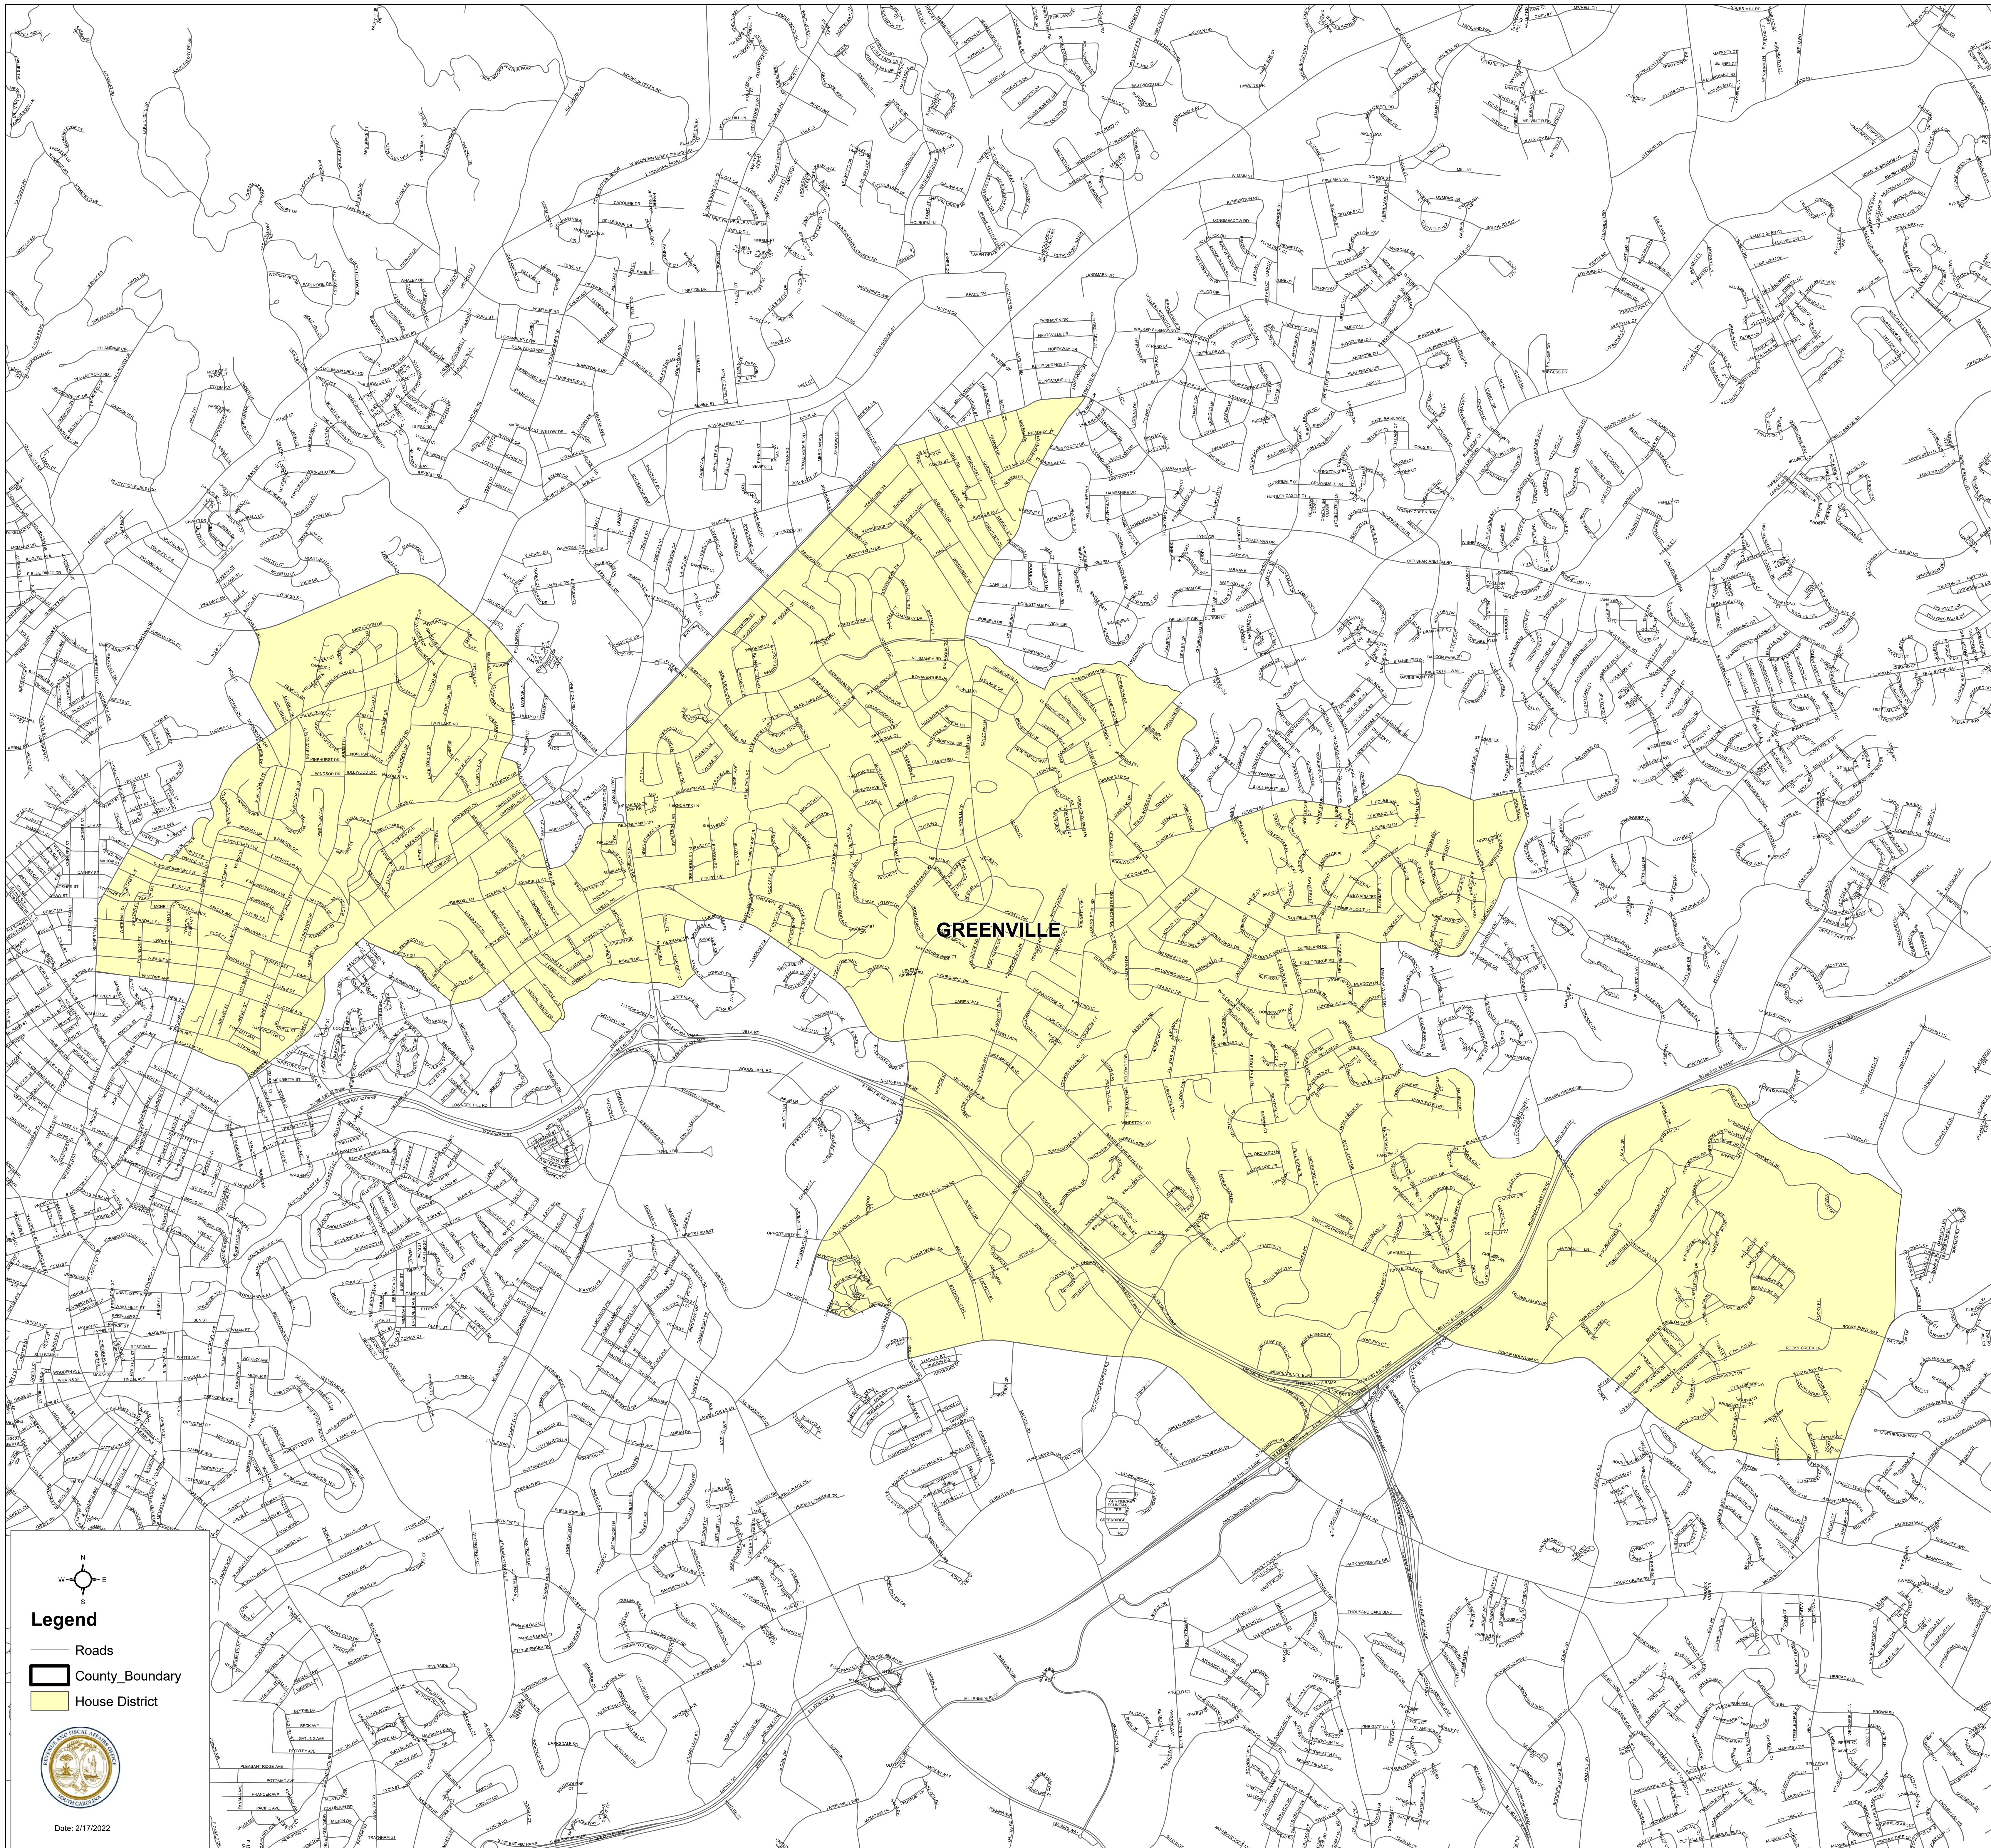

South Carolina House District 22

H.4493

Legend
— Roads
— County_Boundary
— House District

Date: 2/17/2022