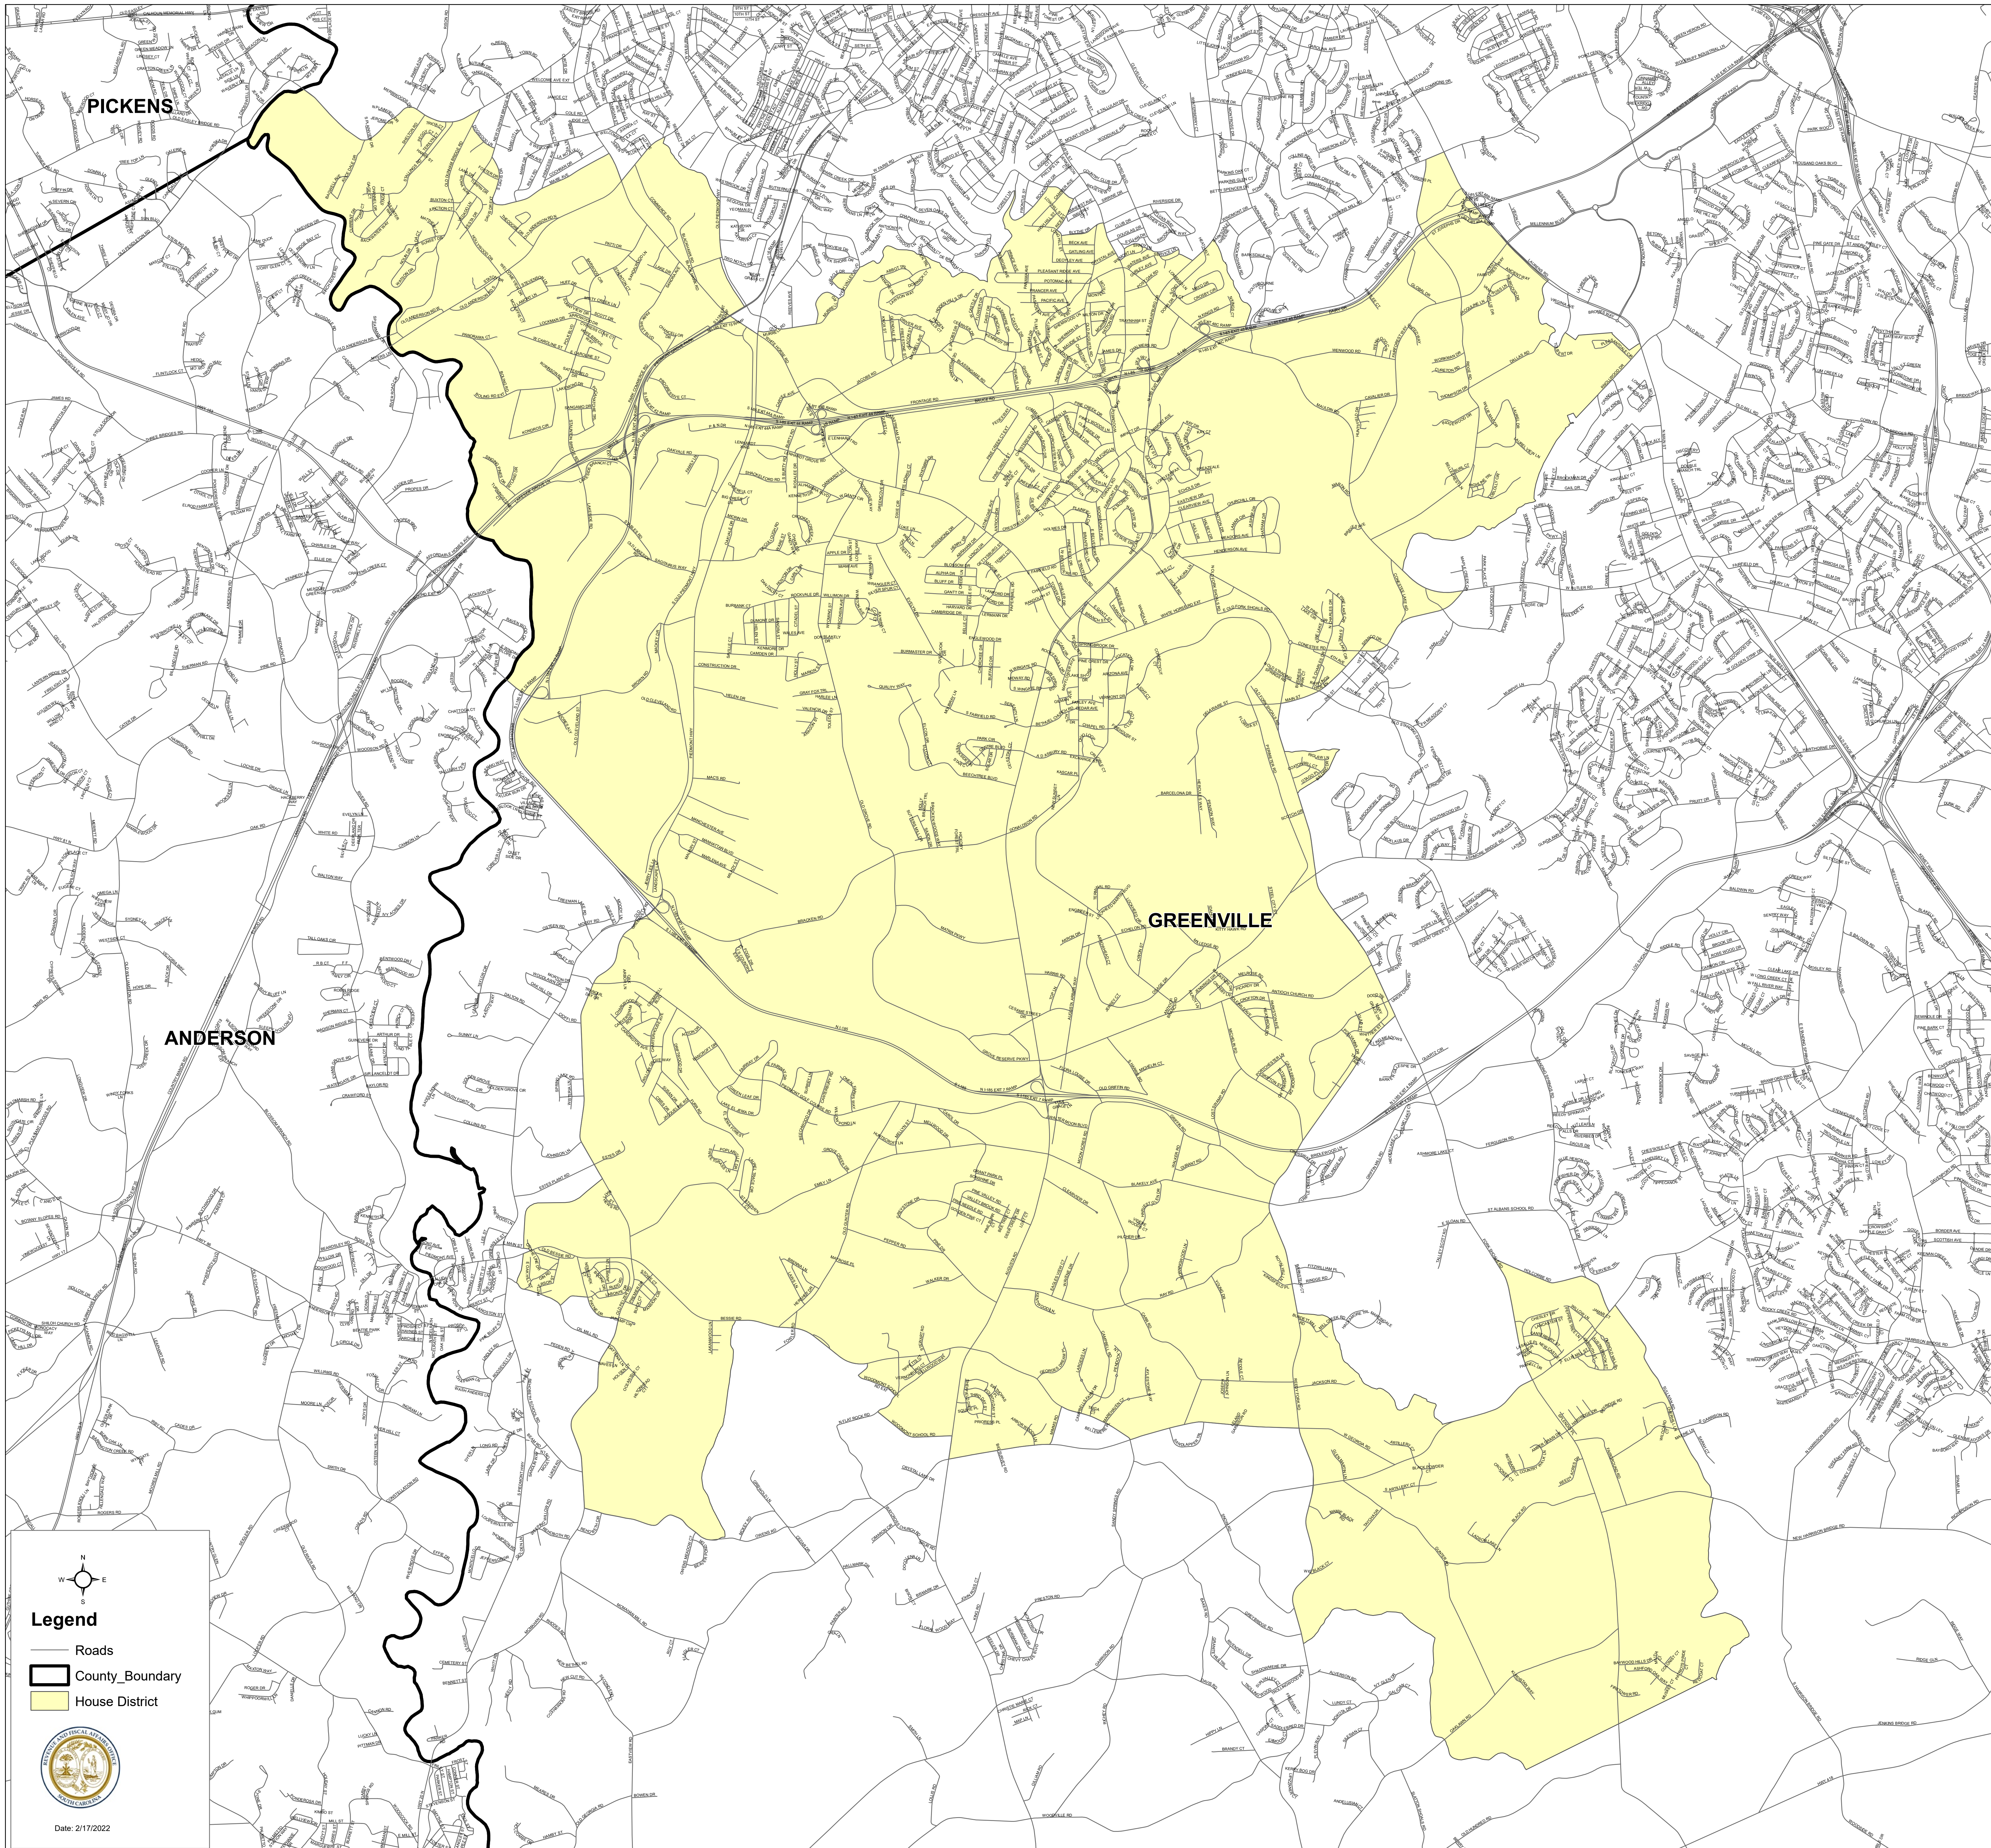

South Carolina House District 25

H.4493

Legend
— Roads
▭ County_Boundary
▭ House District

Date: 2/17/2022