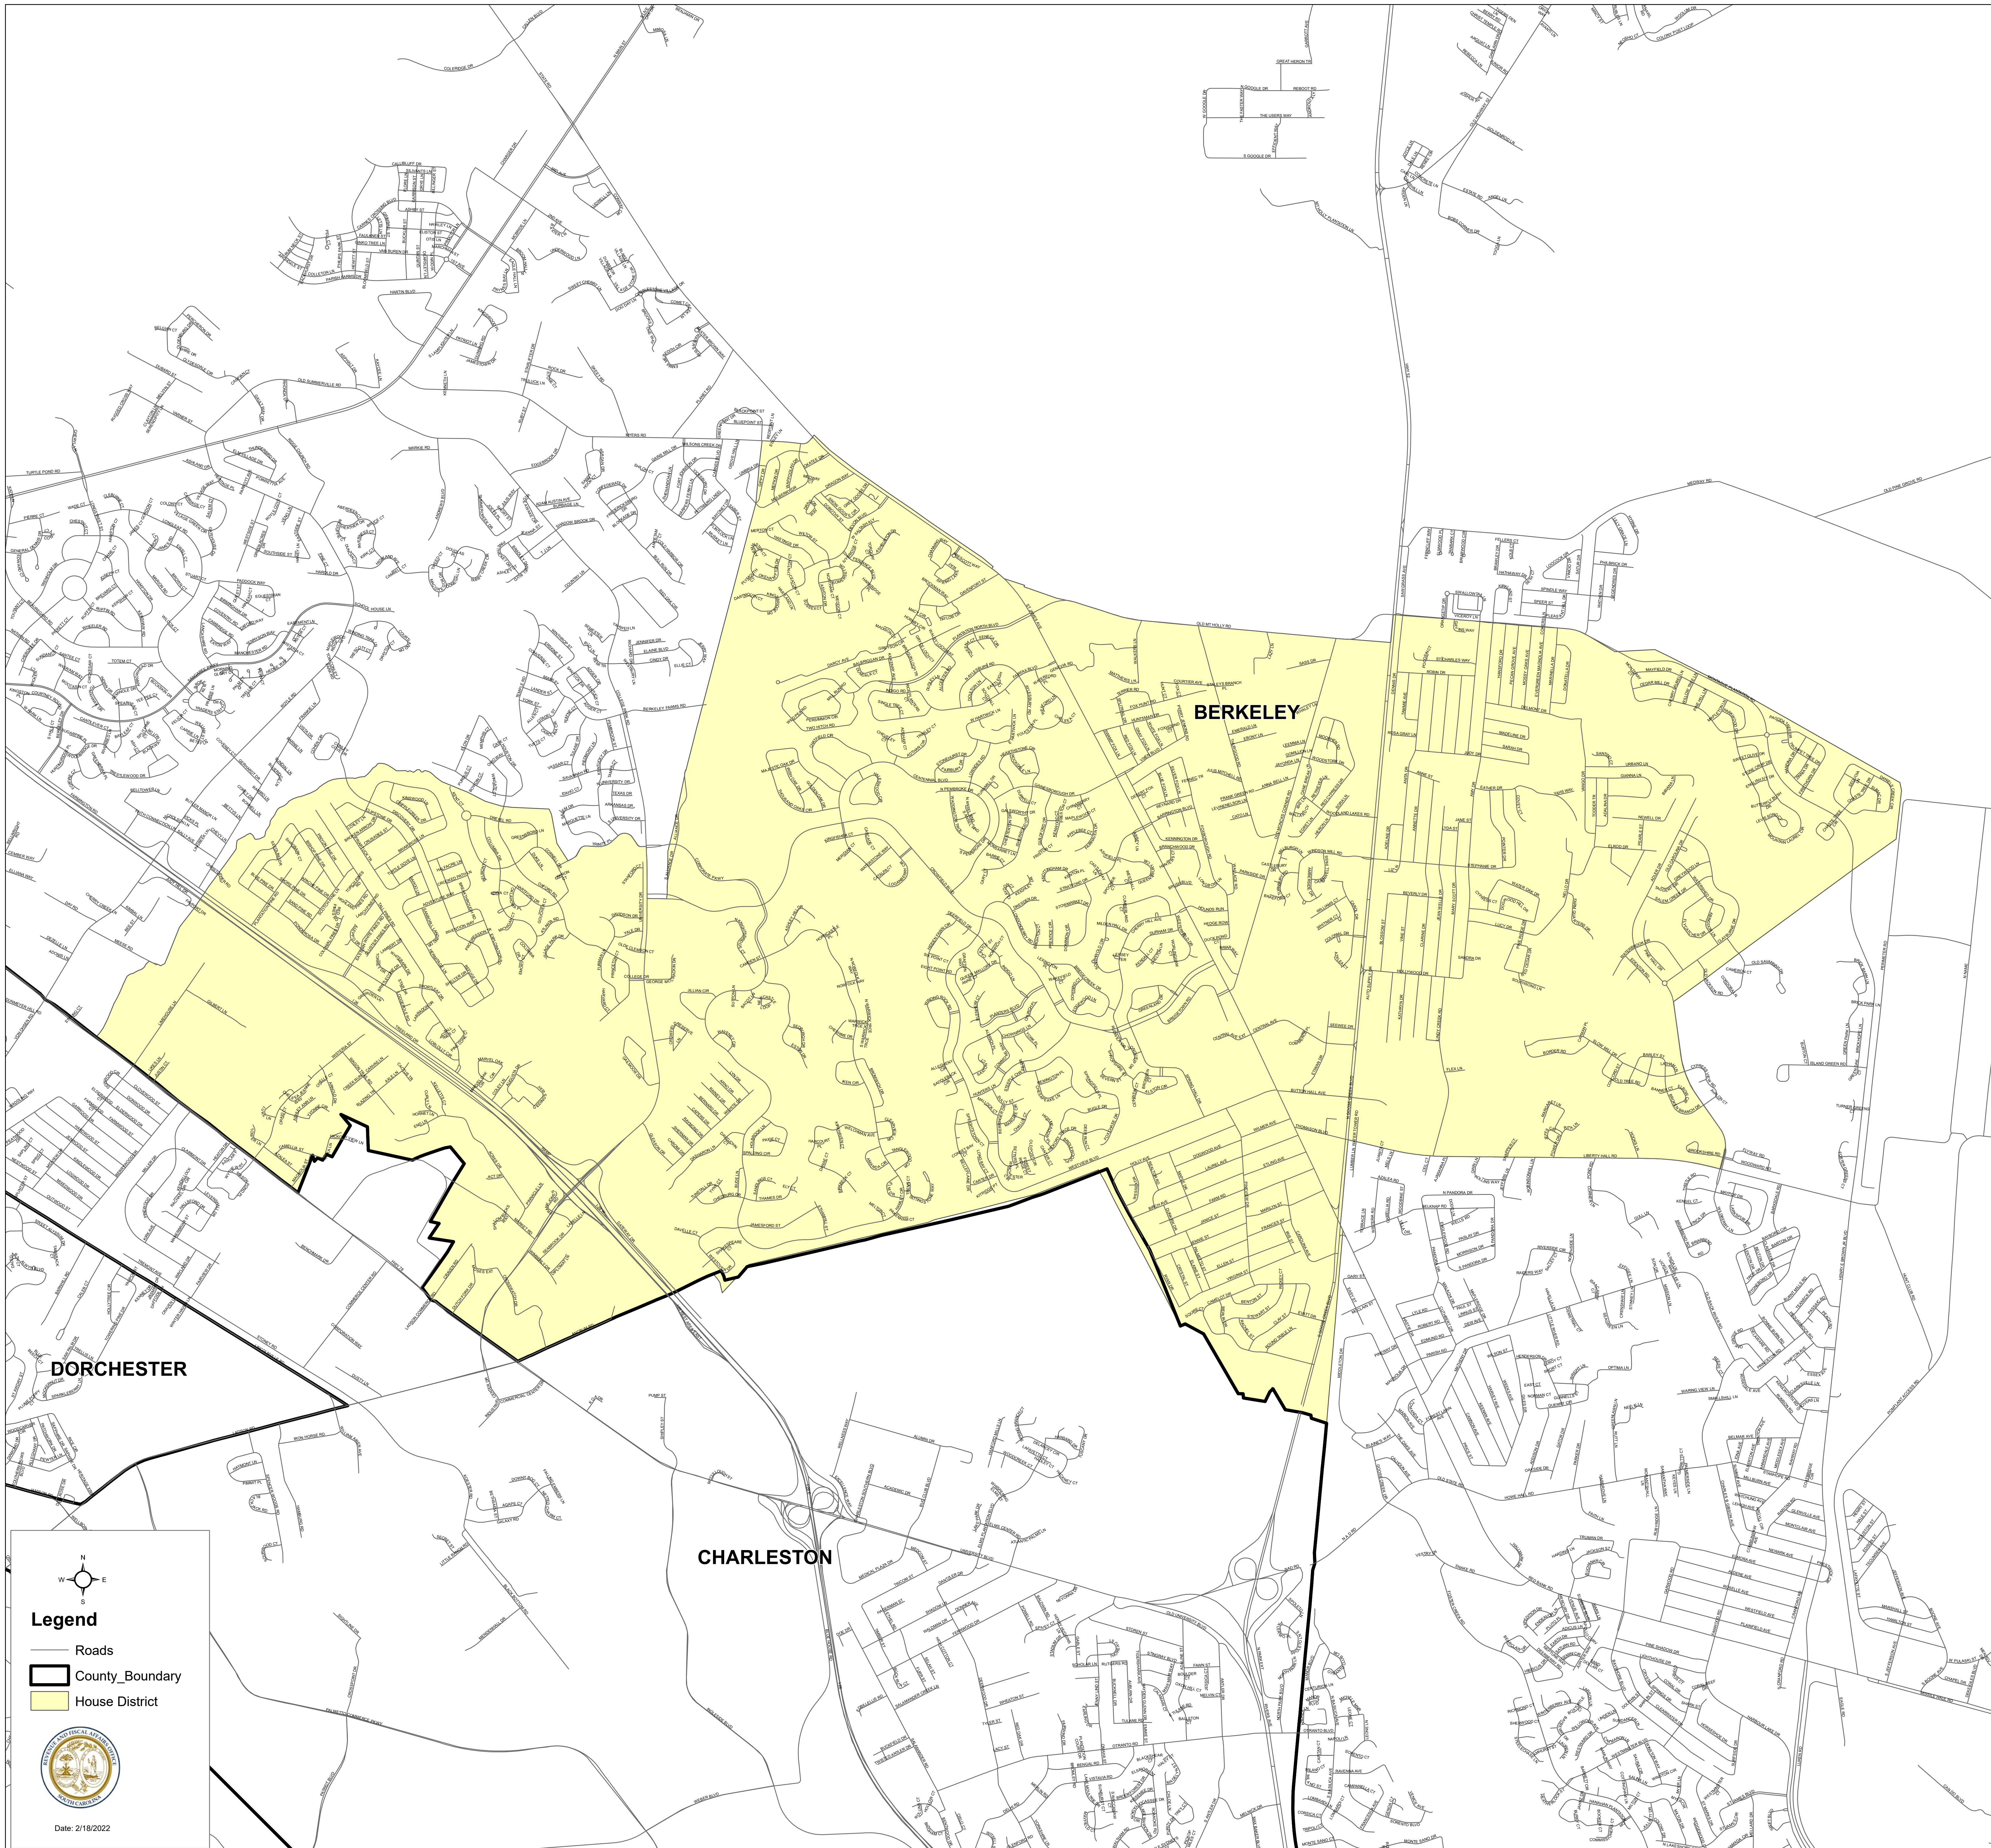

# South Carolina House District 92

H.4493

**Legend**

- Roads
- County\_Boundary
- House District

Date: 2/18/2022