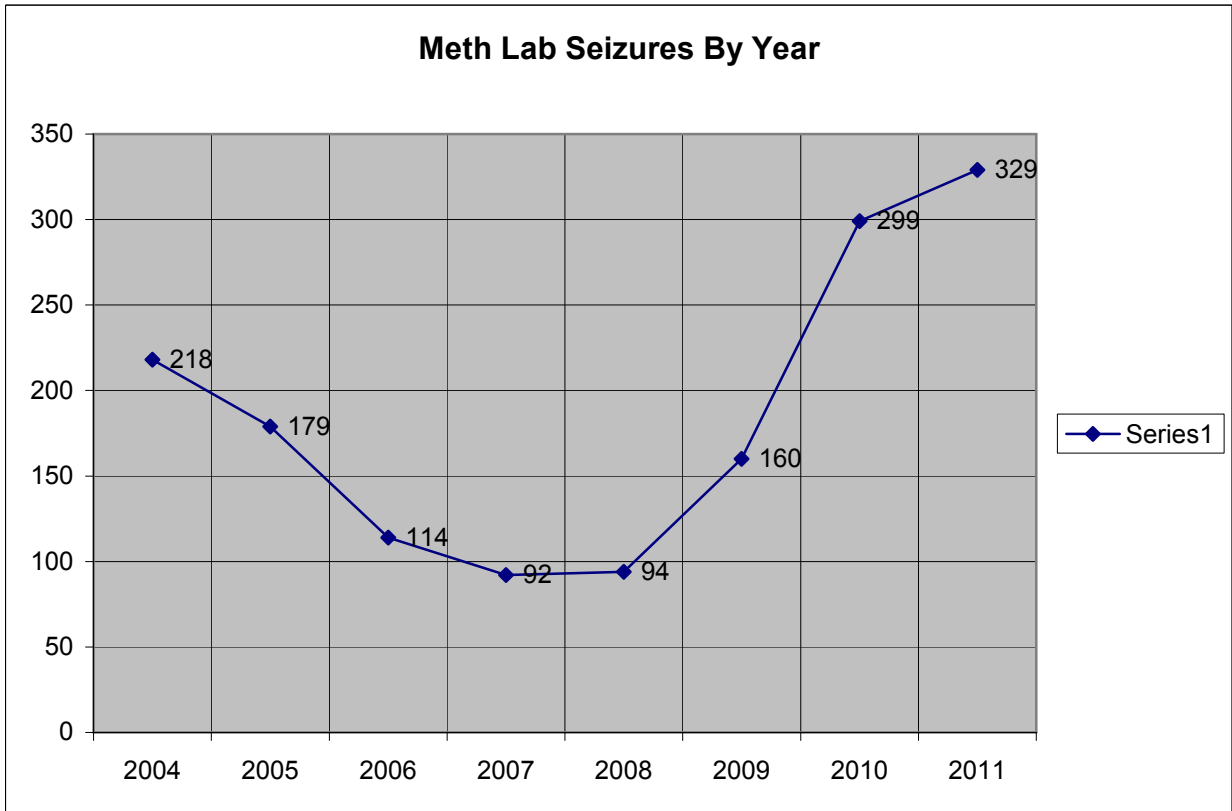

**South Carolina  
Clandestine Drug (Meth) Lab Trends**  
Data Source: SCDHEC, 12/5/2011

# Meth Labs & Dumps In South Carolina

## Legend