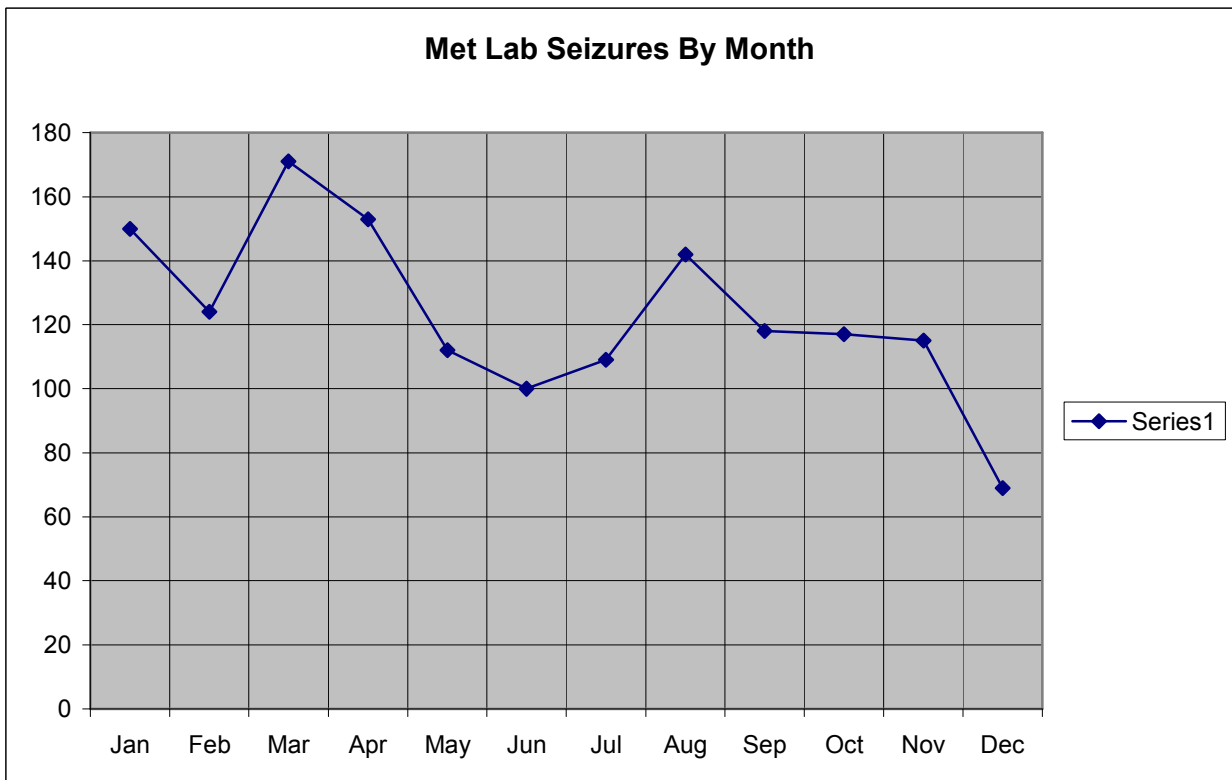

**South Carolina  
Clandestine Drug (Meth) Lab Trends**  
Data Source: SCDHEC, 12/5/2011