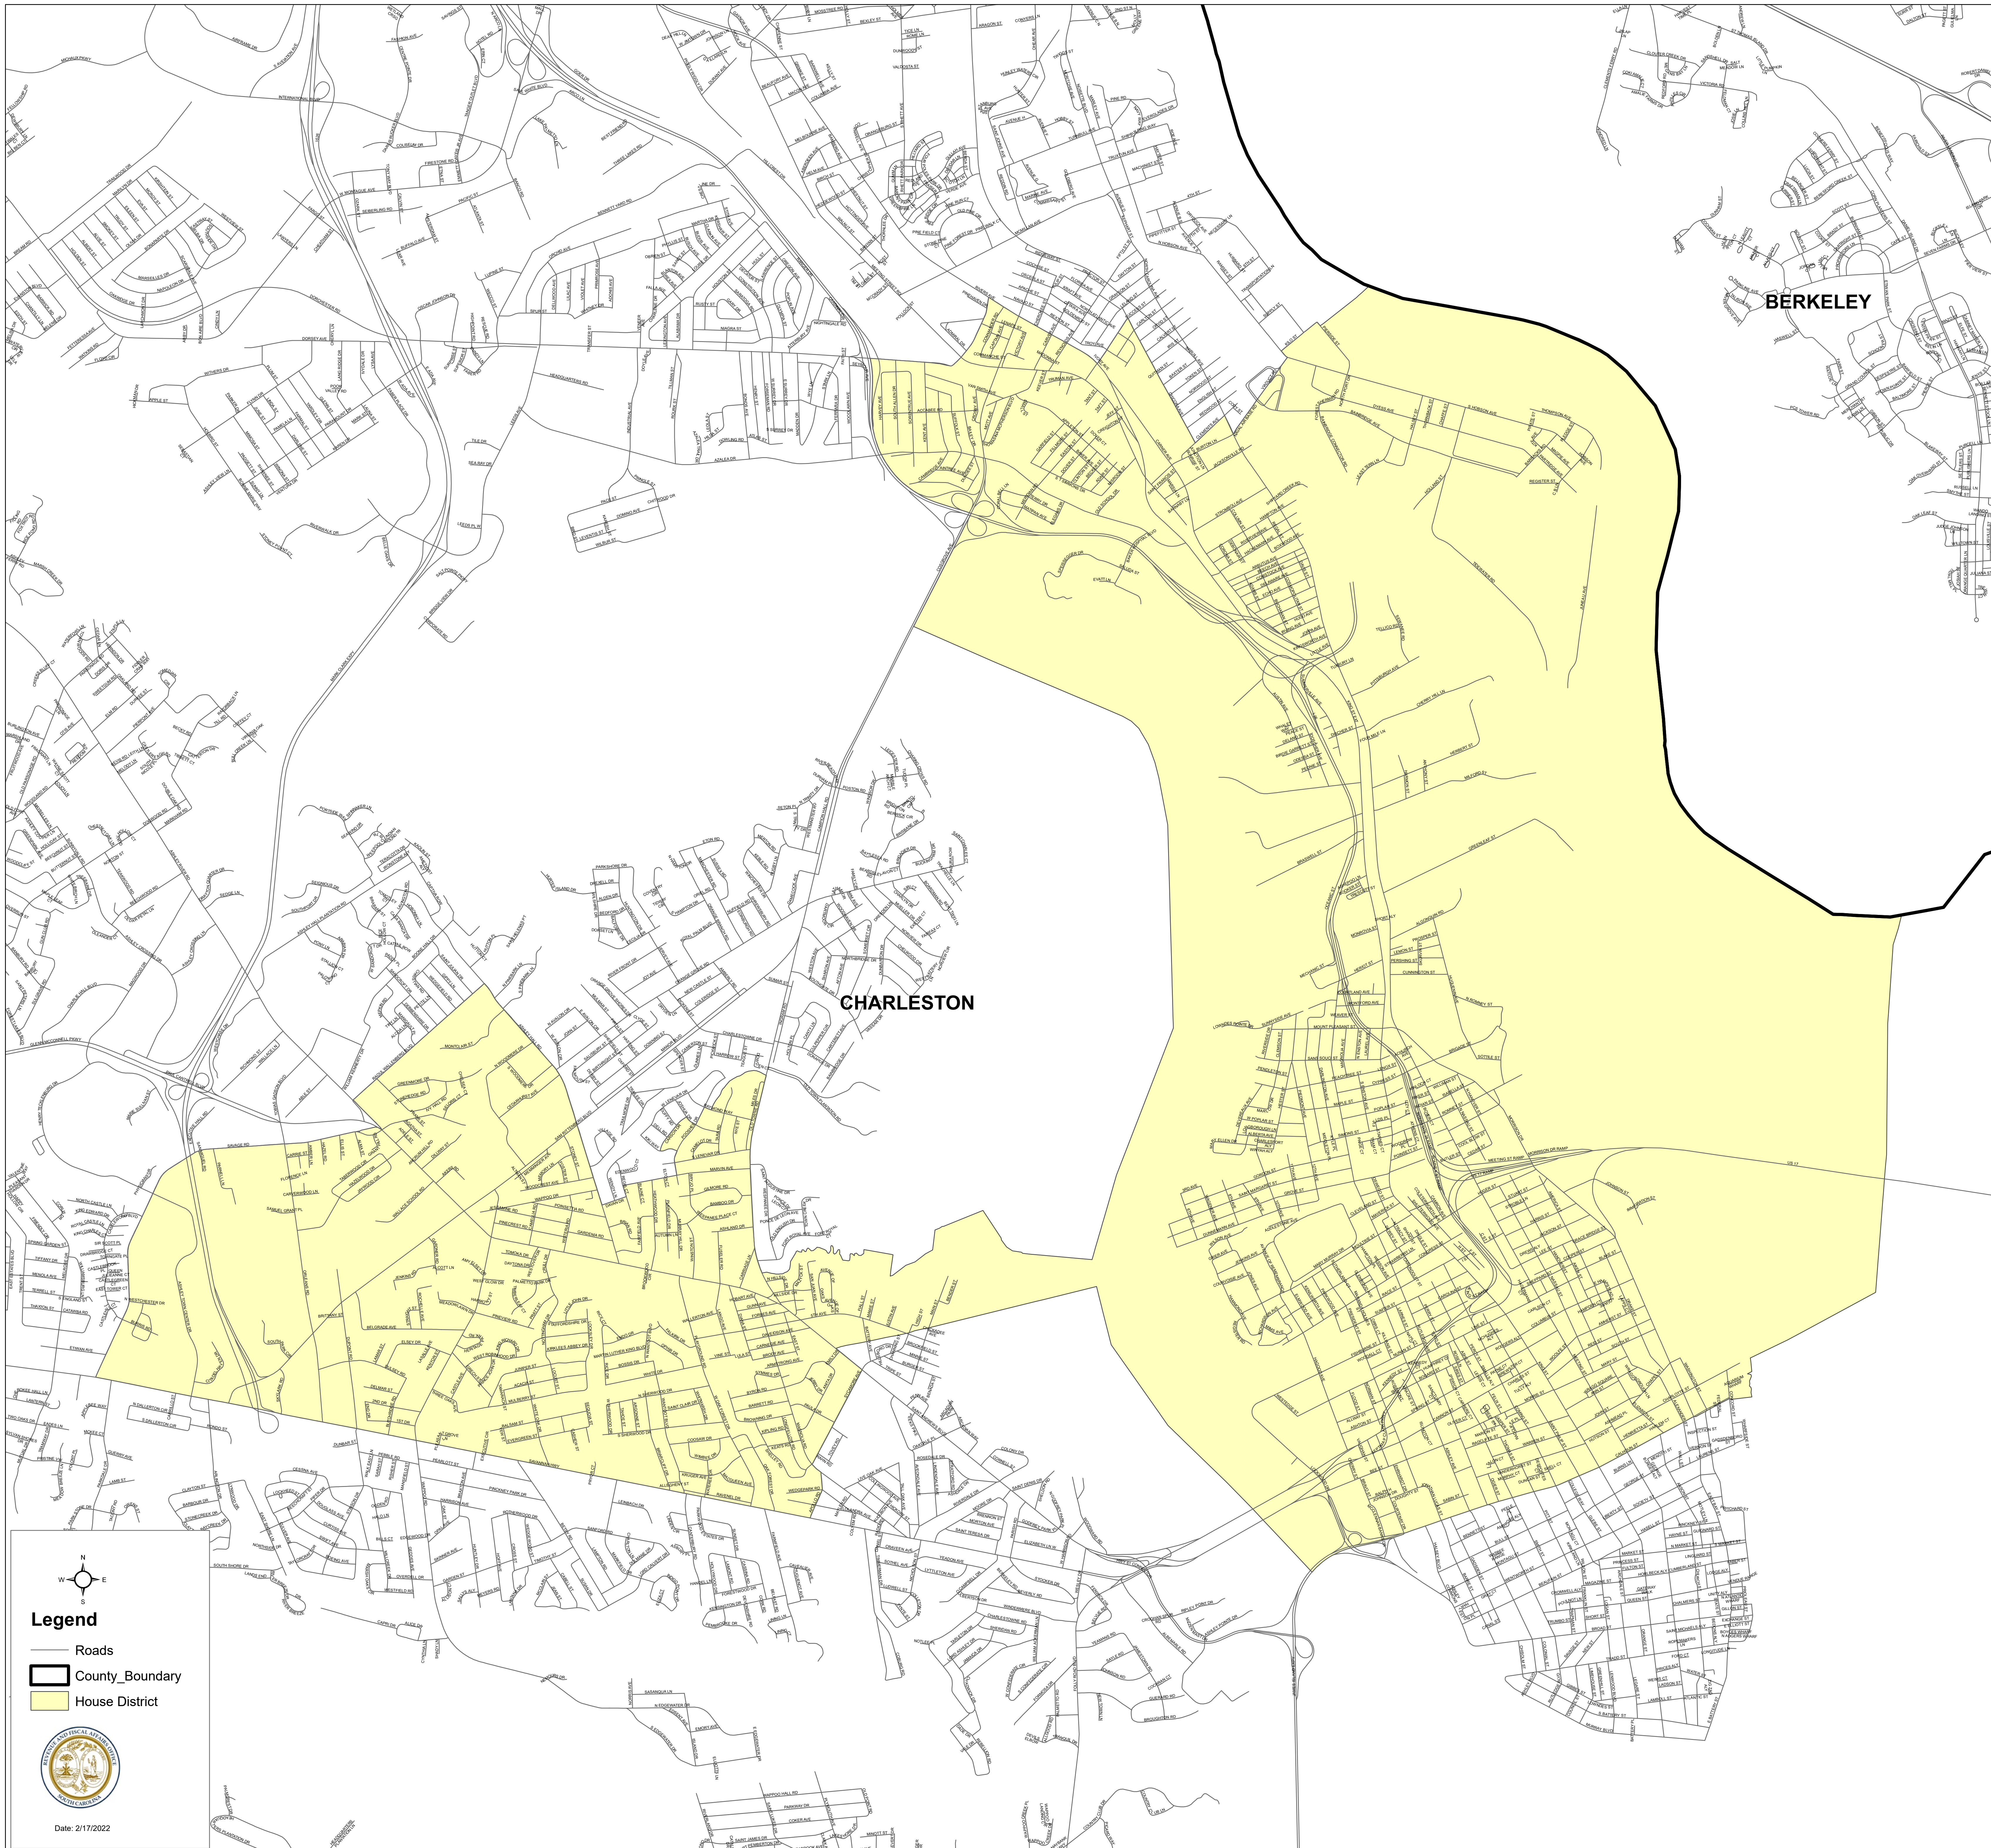

South Carolina House District 111

H.4493

Legend
— Roads
▭ County_Boundary
▭ House District

Date: 2/17/2022