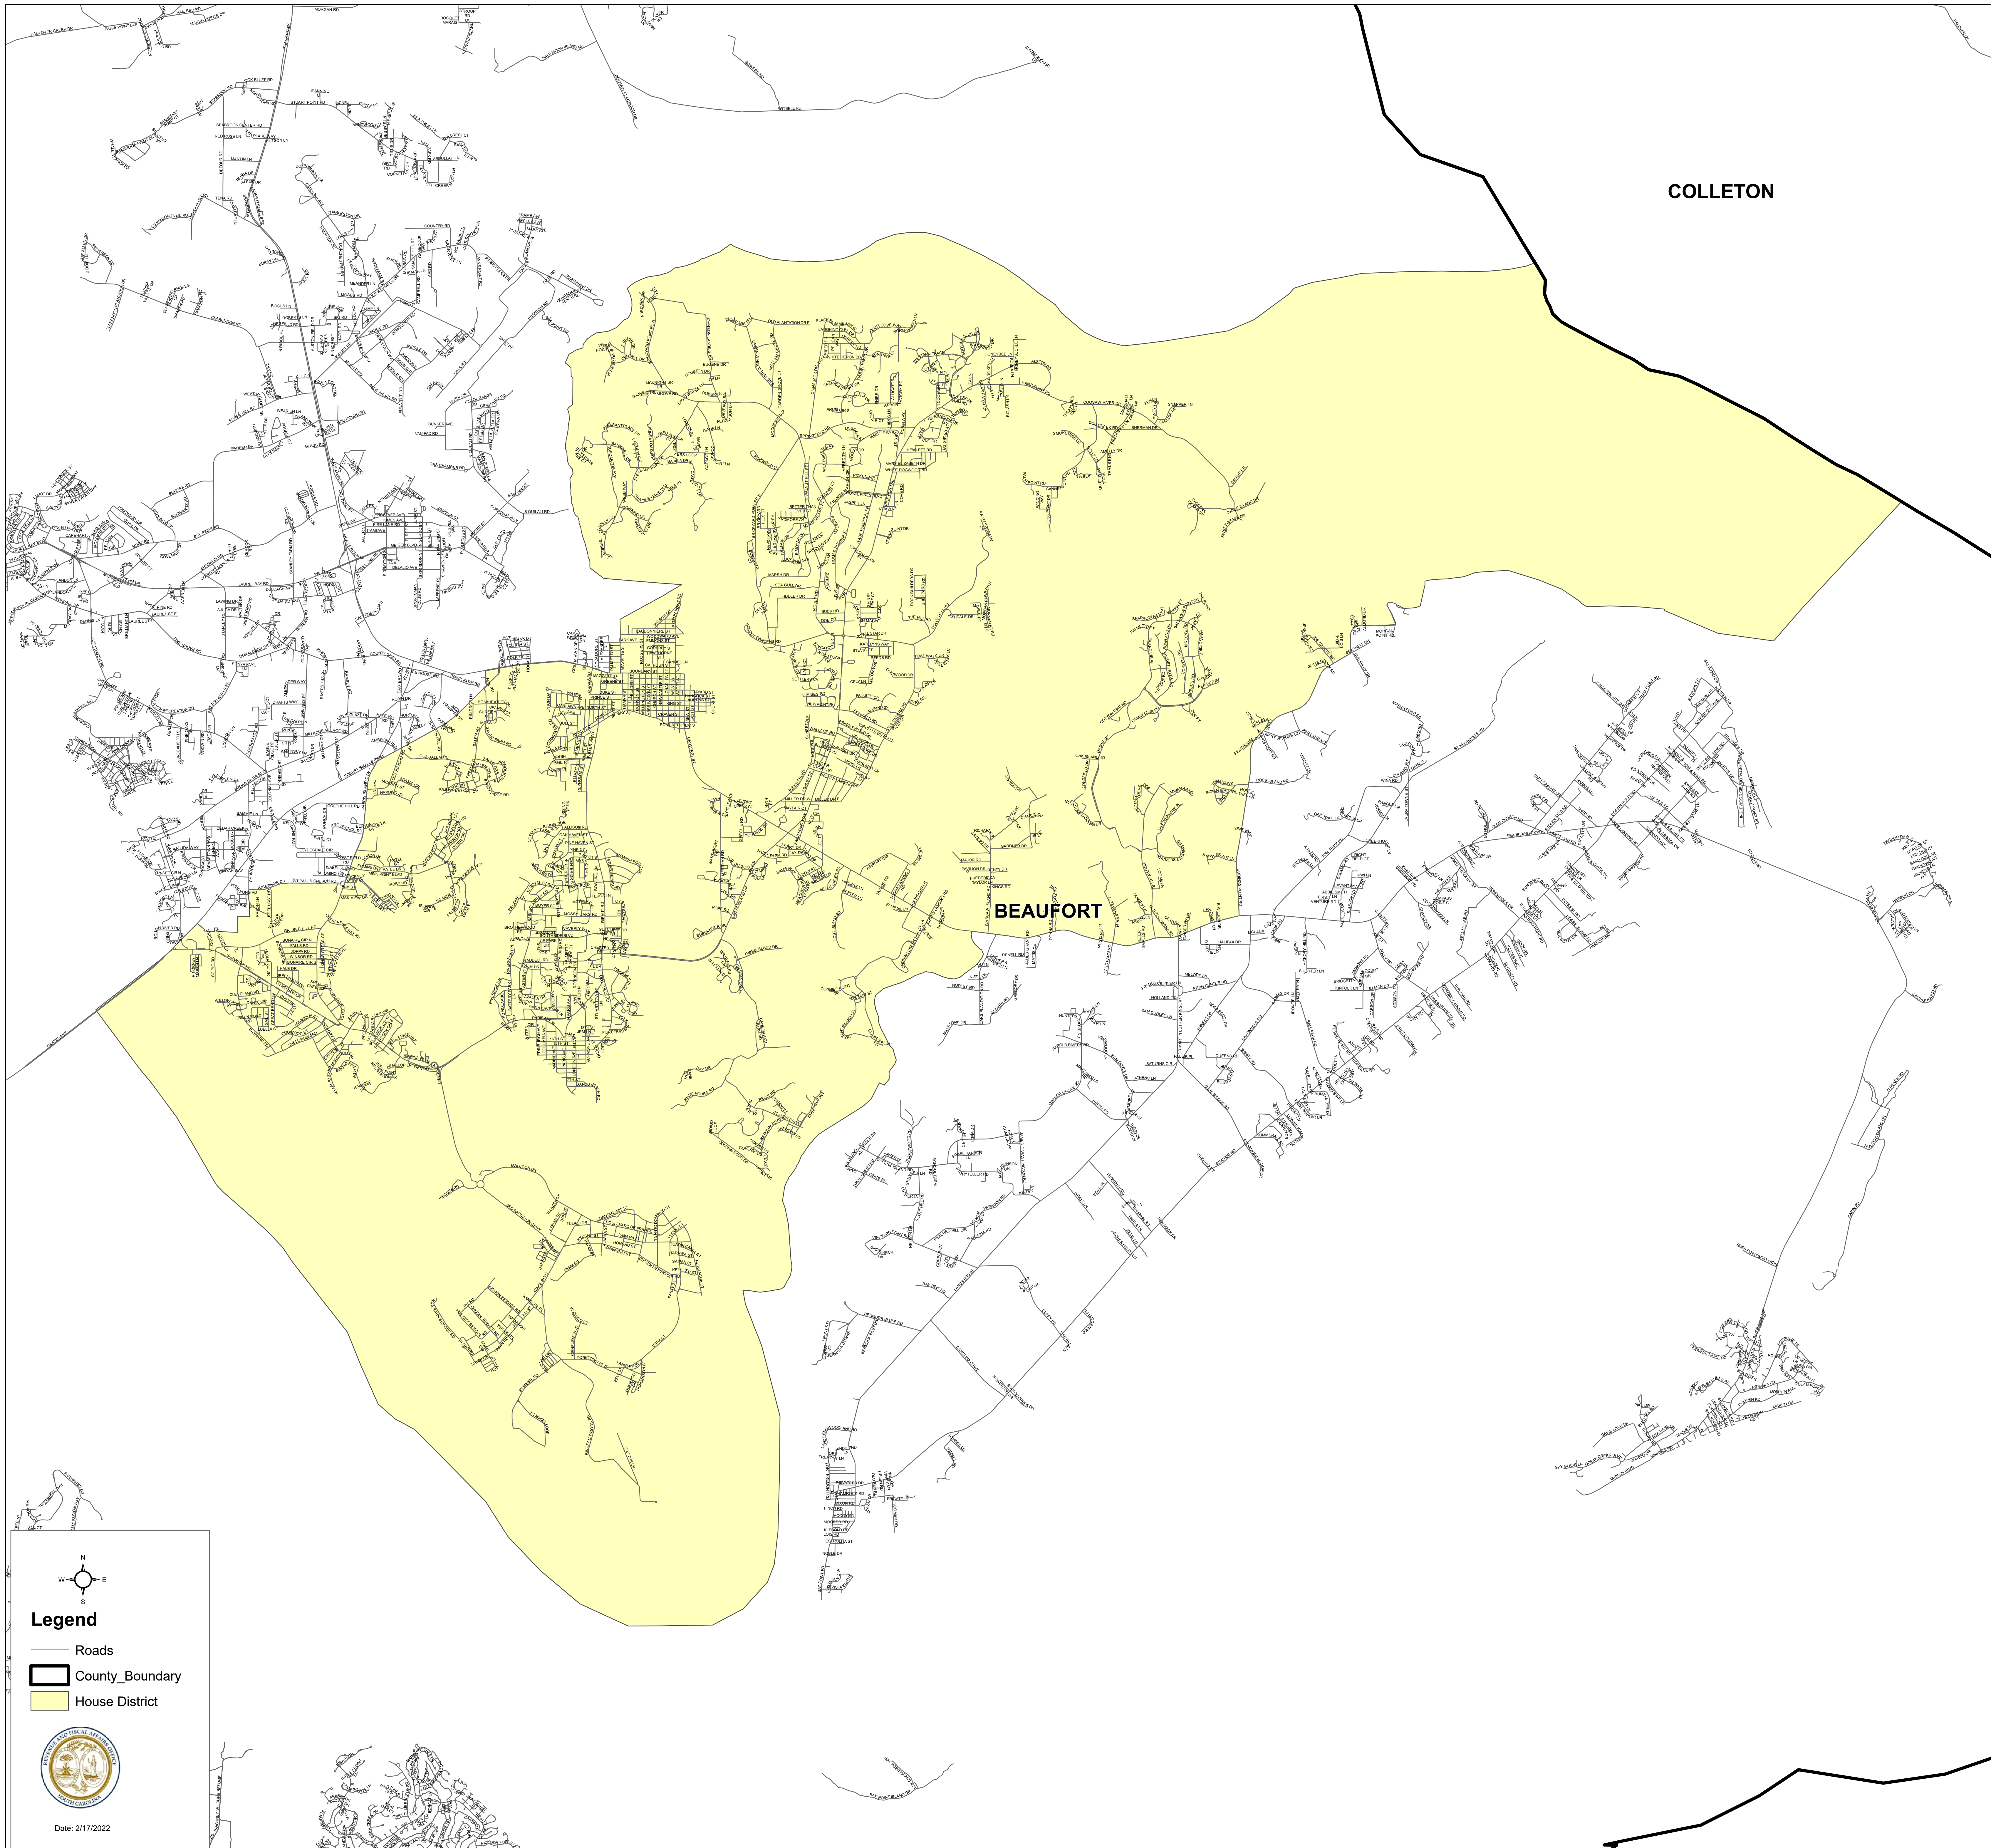

South Carolina House District 124

H.4493

Legend
— Roads
▭ County_Boundary
▭ House District

Date: 2/17/2022