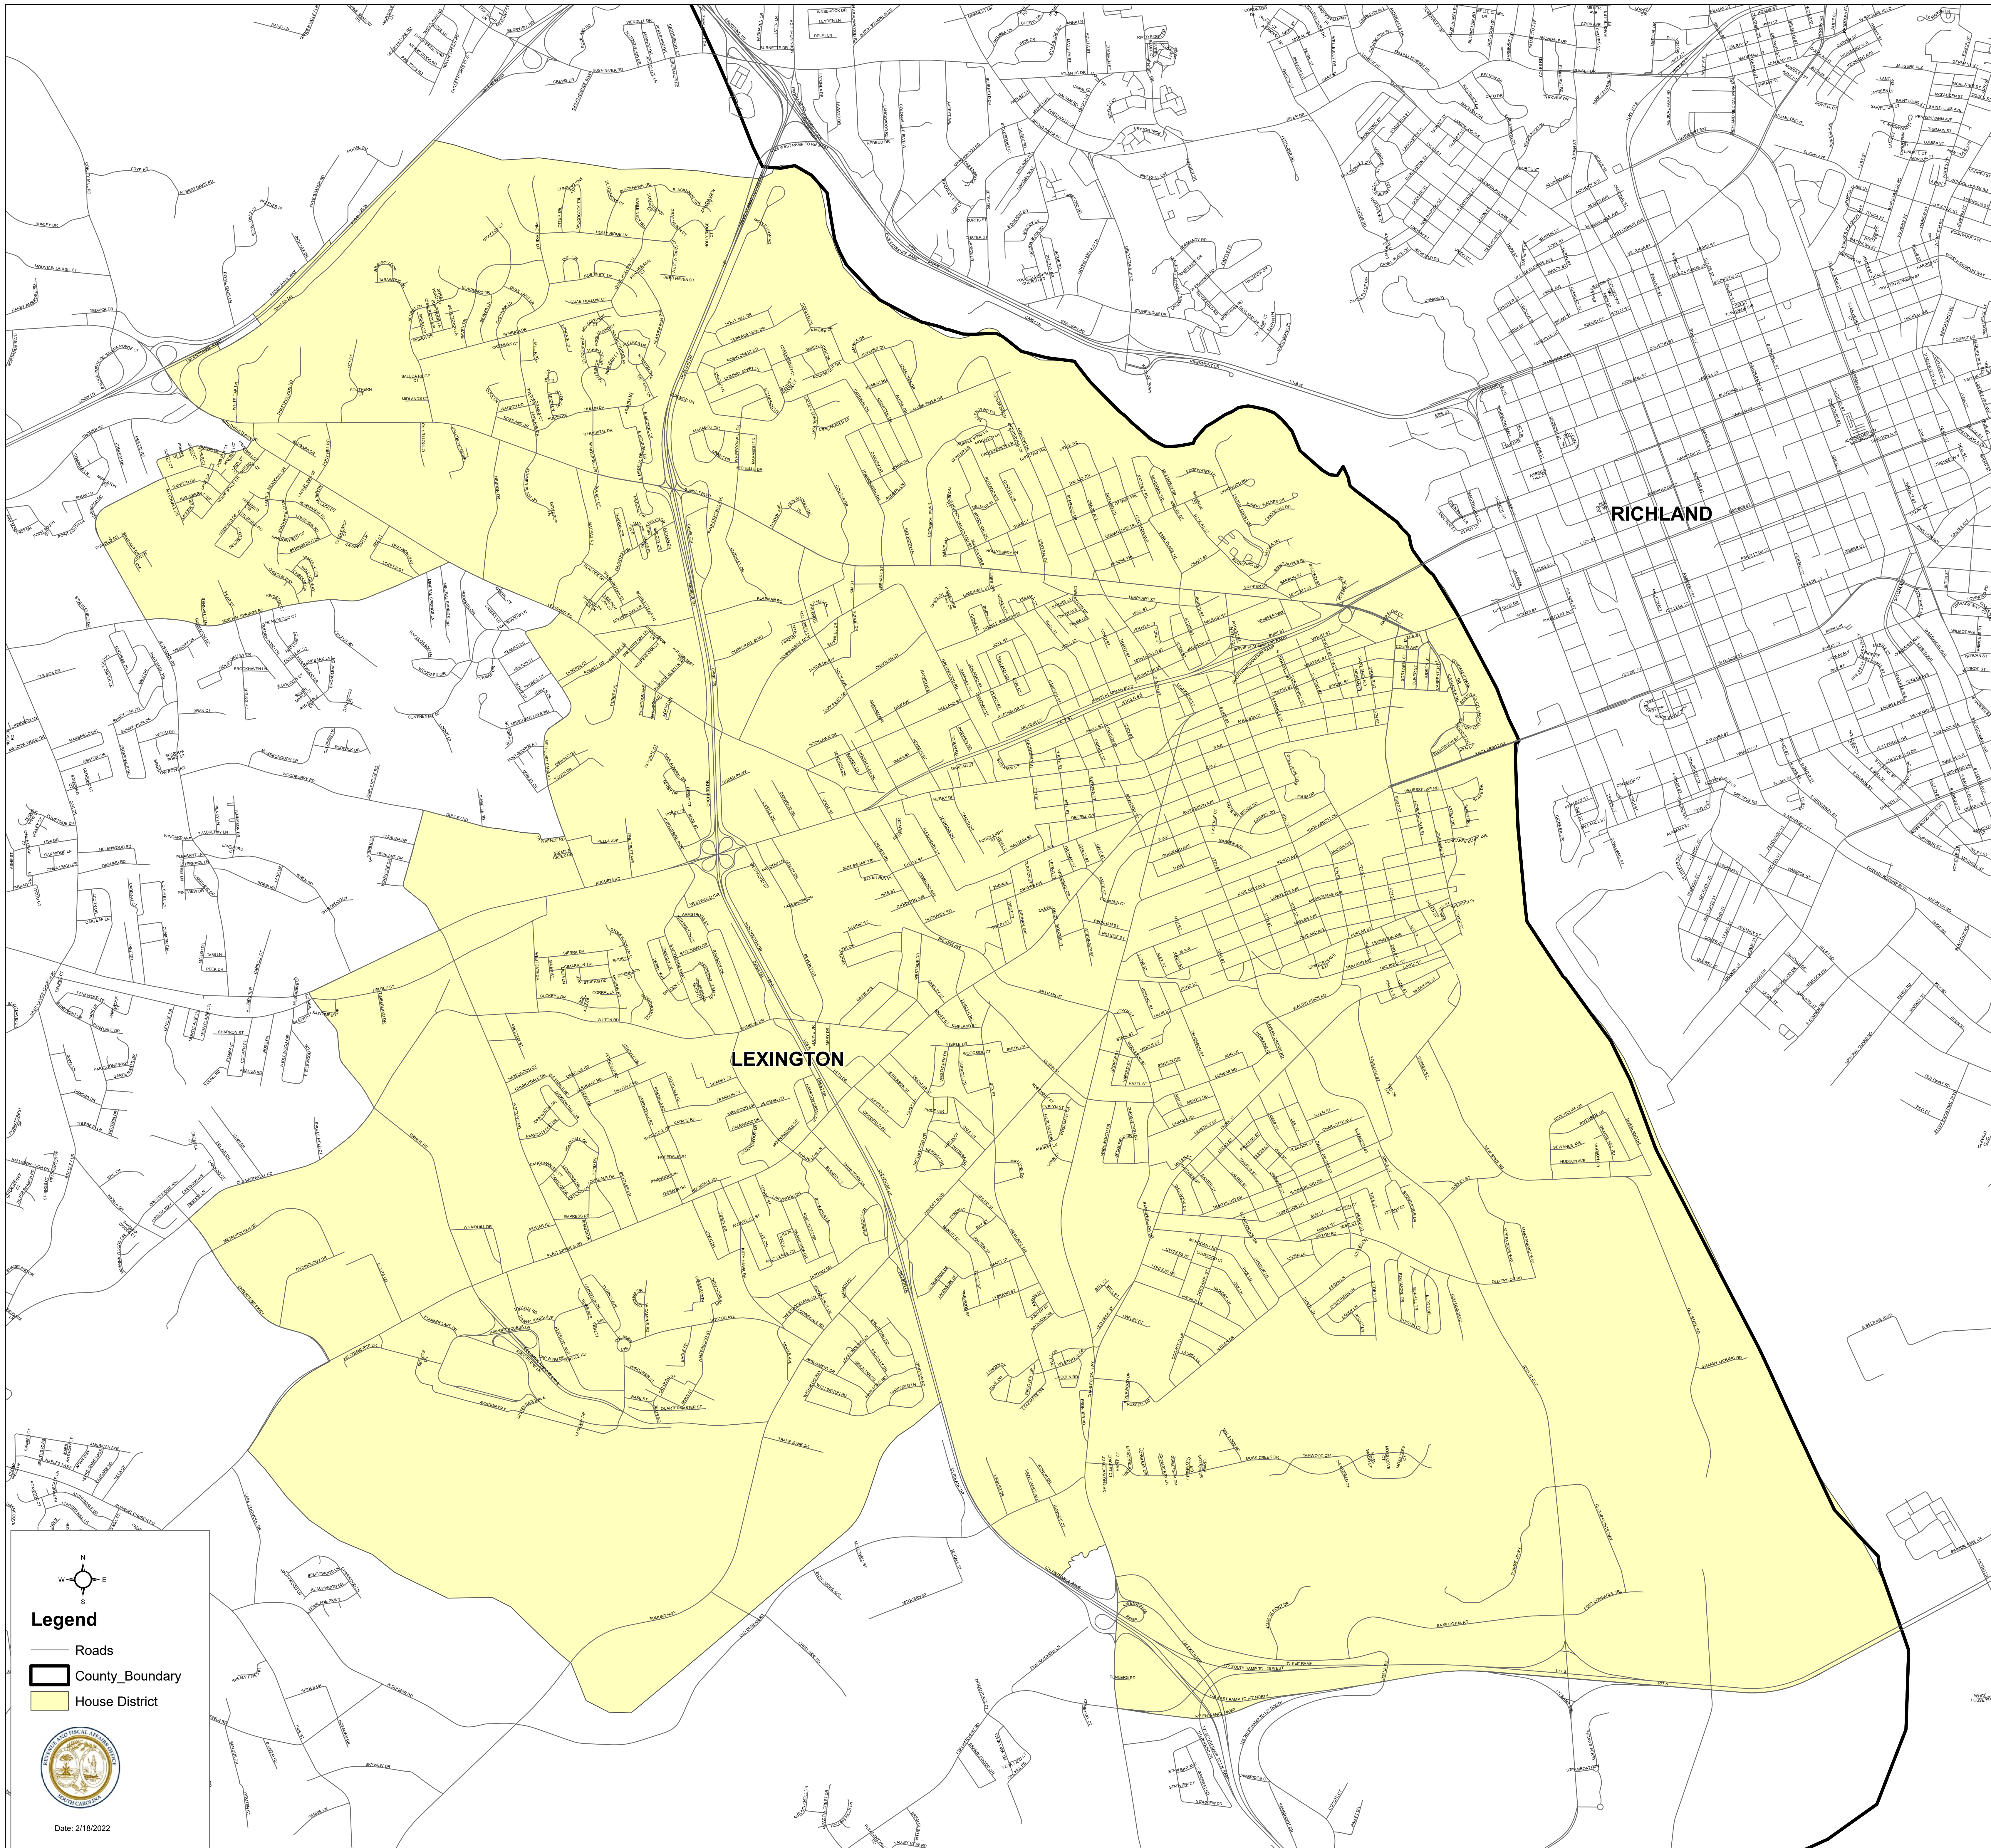

South Carolina House District 89

H.4493

Legend
— Roads
▭ County_Boundary
▭ House District

Date: 2/18/2022