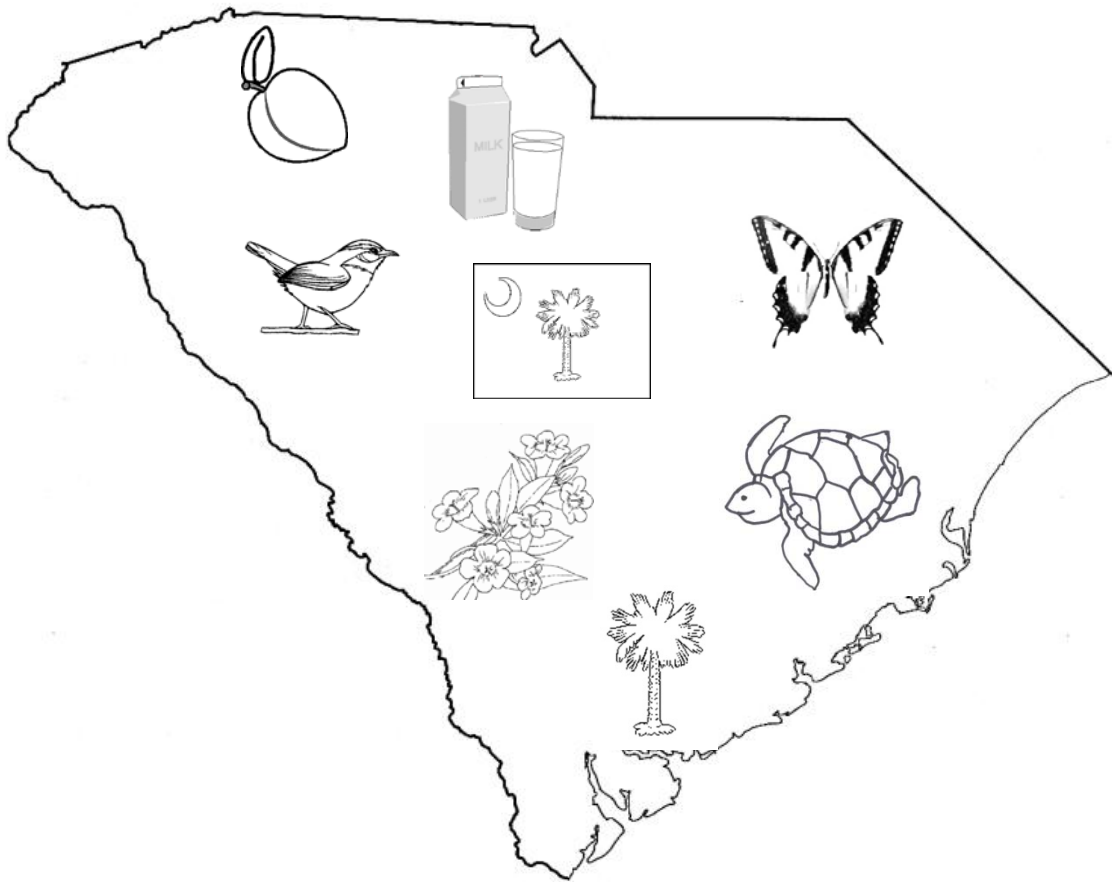

JUST FOR COLORING!

AROUND SOUTH CAROLINA

STATE OUTLINE WITH STATE HOUSE DOME

SOUTH CAROLINA COUNTIES MAP

THE STATE BEVERAGE - MILK

THE STATE BIRD - CAROLINA WREN

THE STATE BUTTERFLY - EASTERN TIGER SWALLOWTAIL

THE STATE FLAG

THE STATE FLOWER - YELLOW JESSAMINE

THE STATE FRUIT - PEACH

THE STATE REPTILE - LOGGERHEAD TURTLE

THE STATE TREE - PALMETTO