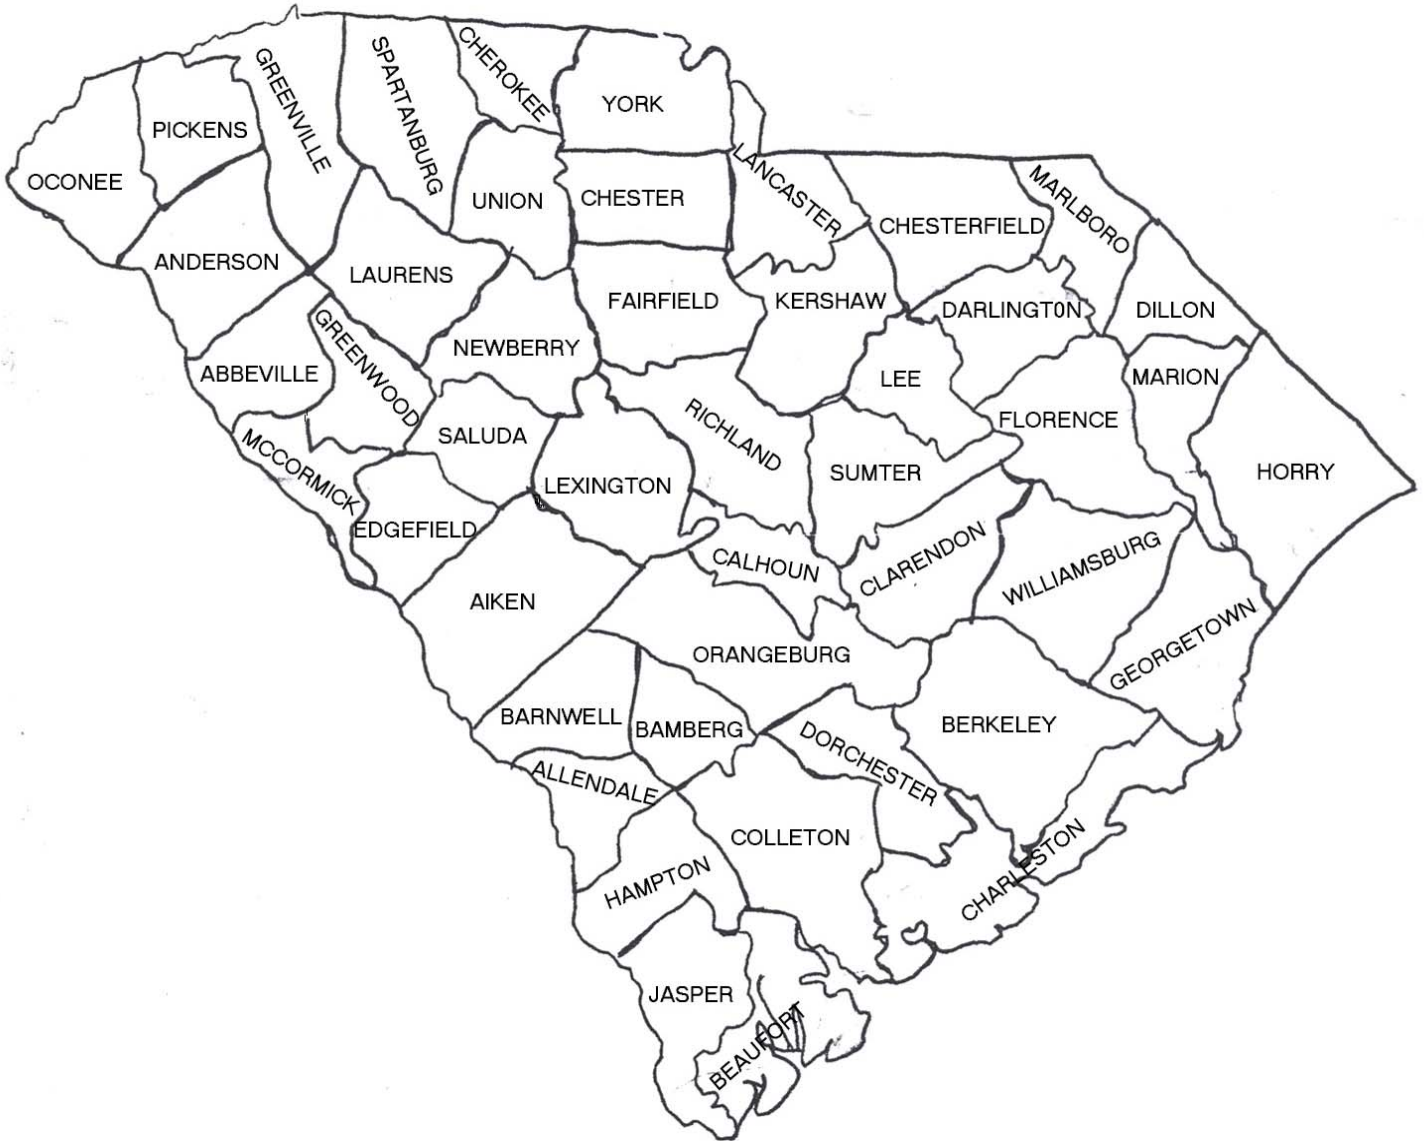

JUST FOR COLORING!

AROUND SOUTH CAROLINA

STATE OUTLINE WITH STATE HOUSE DOME

SOUTH CAROLINA COUNTIES MAP

THE STATE BEVERAGE - MILK

THE STATE BIRD - CAROLINA WREN

THE STATE BUTTERFLY - EASTERN TIGER SWALLOWTAIL

THE STATE FLAG

THE STATE FLOWER - YELLOW JESSAMINE

THE STATE FRUIT - PEACH

THE STATE REPTILE - LOGGERHEAD TURTLE

THE STATE TREE - PALMETTO